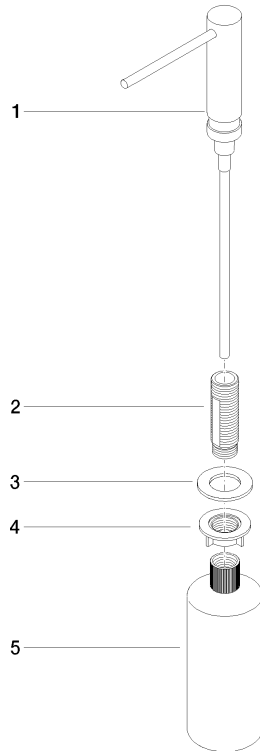

Dispenser without rosette - Matte Black

ELIO

82 424 970

- 124mm projection
- 500 ml bottle
- can be filled from the top
- rotating pump head
- height 125 mm
- width 30mm
- hole diameter 25 mm

Fits ELIO, ENO, MEM, META SQUARE, SYNC and TARA ULTRA

Fits: ELIO, MEM, ENO, SYNC, TARA ULTRA, META SQUARE

	Matte Black	82 424 970-33
	Chrome	82 424 970-00
	Brushed Platinum	82 424 970-06
	Platinum	82 424 970-08
	Durabross (23kt Gold)	82 424 970-09
	Dark Chrome	82 424 970-19
	Brushed Durabross (23kt Gold)	82 424 970-28
	Brushed Champagne (22kt Gold)	82 424 970-46
	Champagne (22kt Gold)	82 424 970-47
	Brushed Chrome	82 424 970-93
	Brushed Dark Platinum	82 424 970-99

82 424 970

mm [inches]

82 424 970

Parts for other finishes can be found here: [Chrome](#)

Spare parts list

No.	Item Number	Name	Quantity used	Delivery time
1	90 10 10 539 00-33	dispenser	1	30
2	08 10 10 527 90	holder	1	2
3	09 14 05 014 90	seal	1	2
4	08 10 10 517 90	nut	1	2
5	90 10 10 603 00 90	container	1	2