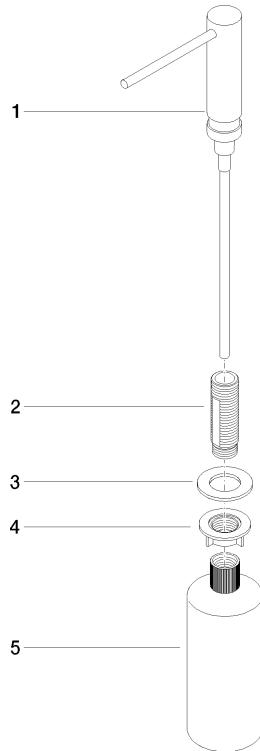

Dispenser without rosette - Brushed Champagne (22kt Gold)

ELIO

82 424 970

- 124mm projection
- 500 ml bottle
- can be filled from the top
- rotating pump head
- height 125 mm
- width 30mm
- hole diameter 25 mm

Fits ELIO, ENO, MEM, META SQUARE, SYNC and TARA ULTRA

Fits: ELIO, MEM, ENO, SYNC, TARA ULTRA, META SQUARE

	Brushed Champagne (22kt Gold)	82 424 970-46
	Chrome	82 424 970-00
	Brushed Platinum	82 424 970-06
	Platinum	82 424 970-08
	Durabrand (23kt Gold)	82 424 970-09
	Dark Chrome	82 424 970-19
	Brushed Durabrand (23kt Gold)	82 424 970-28
	Matte Black	82 424 970-33
	Champagne (22kt Gold)	82 424 970-47
	Brushed Chrome	82 424 970-93
	Brushed Dark Platinum	82 424 970-99

82 424 970

mm [inches]

82 424 970

Parts for other finishes can be found here: [Chrome](#)

Spare parts list

No.	Item Number	Name	Quantity used	Delivery time
1	90 10 10 539 00-46	dispenser	1	30
2	08 10 10 527 90	holder	1	2
3	09 14 05 014 90	seal	1	2
4	08 10 10 517 90	nut	1	2
5	90 10 10 603 00 90	container	1	2