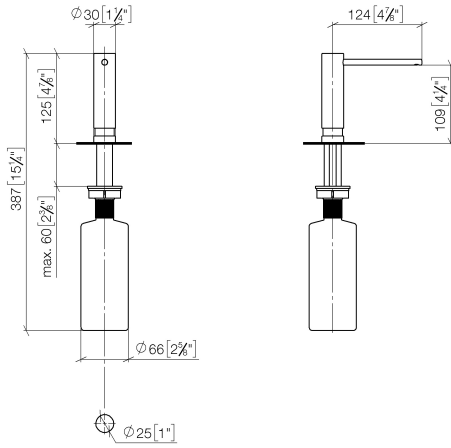

Dispenser without rosette - Brushed Champagne (22kt Gold)

ELIO

82 424 970

- 124mm projection
- 500 ml bottle
- can be filled from the top
- rotating pump head
- height 125 mm
- width 30mm
- hole diameter 25 mm

Fits ELIO, ENO, MEM, META SQUARE, SYNC and TARA ULTRA

Fits: ELIO, MEM, ENO, SYNC, TARA ULTRA, META SQUARE

	Brushed Champagne (22kt Gold)	82 424 970-46
	Chrome	82 424 970-00
	Brushed Platinum	82 424 970-06
	Platinum	82 424 970-08
	Durabrand (23kt Gold)	82 424 970-09
	Dark Chrome	82 424 970-19
	Brushed Durabrand (23kt Gold)	82 424 970-28
	Matte Black	82 424 970-33
	Champagne (22kt Gold)	82 424 970-47
	Brushed Chrome	82 424 970-93
	Brushed Dark Platinum	82 424 970-99

82 424 970

mm [inches]

82 424 970

Parts for other finishes can be found here: [Chrome](#)

Spare parts list

No.	Item Number	Name	Quantity used	Delivery time
1	90 10 10 539 00-46	dispenser	1	30
2	08 10 10 527 90	holder	1	2
3	09 14 05 014 90	seal	1	2
4	08 10 10 517 90	nut	1	2
5	90 10 10 603 00 90	container	1	2