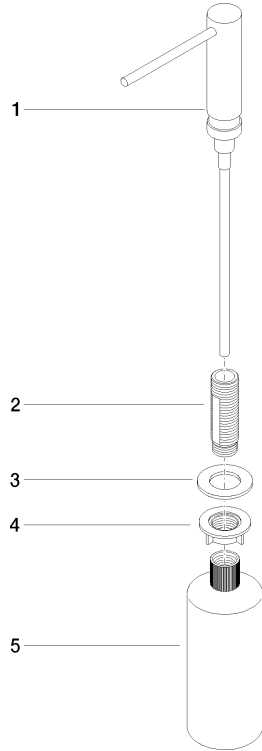

**Dispenser without rosette - Champagne (22kt Gold)**

ELIO

82 424 970

- 124mm projection
- 500 ml bottle
- can be filled from the top
- rotating pump head
- height 125 mm
- width 30mm
- hole diameter 25 mm

Fits ELIO, ENO, MEM, META SQUARE, SYNC and TARA ULTRA

Fits: ELIO, MEM, ENO, SYNC, TARA ULTRA, META SQUARE

	Champagne (22kt Gold)	82 424 970-47
	Chrome	82 424 970-00
	Brushed Platinum	82 424 970-06
	Platinum	82 424 970-08
	Durabrass (23kt Gold)	82 424 970-09
	Dark Chrome	82 424 970-19
	Brushed Durabrass (23kt Gold)	82 424 970-28
	Matte Black	82 424 970-33
	Brushed Champagne (22kt Gold)	82 424 970-46
	Brushed Chrome	82 424 970-93
	Brushed Dark Platinum	82 424 970-99

82 424 970

mm [inches]

82 424 970

Parts for other finishes can be found here: [Chrome](#)

### Spare parts list

No.	Item Number	Name	Quantity used	Delivery time
1	90 10 10 539 00-47	dispenser	1	30
2	08 10 10 527 90	holder	1	2
3	09 14 05 014 90	seal	1	2
4	08 10 10 517 90	nut	1	2
5	90 10 10 603 00 90	container	1	2