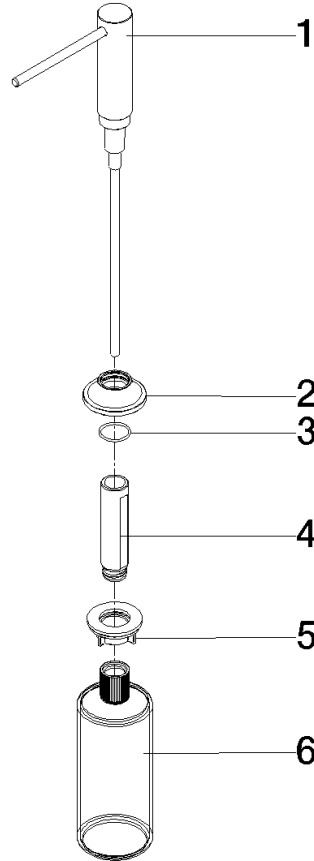

82 434 809

- 140mm projection
- 500 ml bottle
- can be filled from the top
- rotating pump head
- height 124 mm
- rosette Ø 55 mm
- hole diameter 25 mm

	Brushed Platinum	82 434 809-06
	Chrome	82 434 809-00
	Platinum	82 434 809-08
	Durabress (23kt Gold)	82 434 809-09
	Dark Chrome	82 434 809-19
	Brushed Durabress (23kt Gold)	82 434 809-28
	Matte Black	82 434 809-33
	Brushed Champagne (22kt Gold)	82 434 809-46
	Champagne (22kt Gold)	82 434 809-47
	Brushed Chrome	82 434 809-93
	Brushed Dark Platinum	82 434 809-99

82 434 809

mm [inches]

82 434 809

Parts for other finishes can be found here: [Chrome](#)

Spare parts list

No.	Item Number	Name	Quantity used	Delivery time
1	90 10 10 534 00-06	dispenser	1	10
2	90 27 87 042 00-06	rosette	1	-
Spare part can no longer be ordered, please order the replacement item				
3	09 14 10 112 90	seal	1	2
4	08 10 10 527 90	holder	1	2
5	05 23 10 001 00 90	fixing set	1	2
6	90 10 10 603 00 90	container	1	2