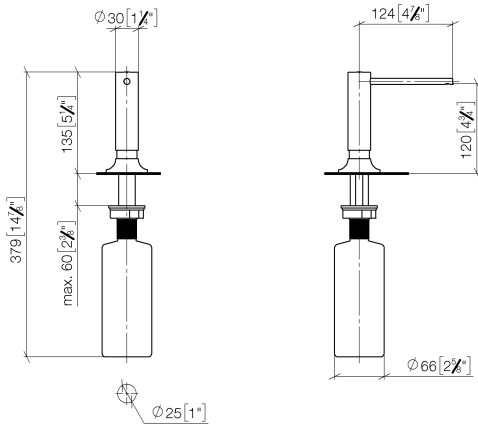

82 434 809

- 140mm projection
- 500 ml bottle
- can be filled from the top
- rotating pump head
- height 124 mm
- rosette Ø 55 mm
- hole diameter 25 mm

	Platinum	82 434 809-08
	Chrome	82 434 809-00
	Brushed Platinum	82 434 809-06
	Durabress (23kt Gold)	82 434 809-09
	Dark Chrome	82 434 809-19
	Brushed Durabress (23kt Gold)	82 434 809-28
	Matte Black	82 434 809-33
	Brushed Champagne (22kt Gold)	82 434 809-46
	Champagne (22kt Gold)	82 434 809-47
	Brushed Chrome	82 434 809-93
	Brushed Dark Platinum	82 434 809-99

82 434 809

mm [inches]

82 434 809

Parts for other finishes can be found here: [Chrome](#)

Spare parts list

No.	Item Number	Name	Quantity used	Delivery time
1	90 10 10 534 00-08	dispenser	1	40
2	90 27 87 042 00-08	rosette	1	-
Spare part can no longer be ordered, please order the replacement item				
3	09 14 10 112 90	seal	1	2
4	08 10 10 527 90	holder	1	2
5	05 23 10 001 00 90	fixing set	1	2
6	90 10 10 603 00 90	container	1	2