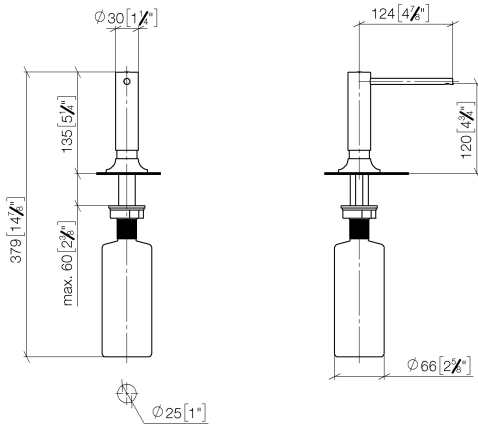

82 434 809

- 140mm projection
- 500 ml bottle
- can be filled from the top
- rotating pump head
- height 124 mm
- rosette Ø 55 mm
- hole diameter 25 mm

	Durabronss (23kt Gold)	82 434 809-09
	Chrome	82 434 809-00
	Brushed Platinum	82 434 809-06
	Platinum	82 434 809-08
	Dark Chrome	82 434 809-19
	Brushed Durabronss (23kt Gold)	82 434 809-28
	Matte Black	82 434 809-33
	Brushed Champagne (22kt Gold)	82 434 809-46
	Champagne (22kt Gold)	82 434 809-47
	Brushed Chrome	82 434 809-93
	Brushed Dark Platinum	82 434 809-99

82 434 809

mm [inches]

82 434 809

Parts for other finishes can be found here: [Chrome](#)

**Spare parts list**

No.	Item Number	Name	Quantity used	Delivery time
1	90 10 10 534 00-09	dispenser	1	40
2	90 27 87 042 00-09	rosette	1	-
Spare part can no longer be ordered, please order the replacement item				
3	09 14 10 112 90	seal	1	2
4	08 10 10 527 90	holder	1	2
5	05 23 10 001 00 90	fixing set	1	2
6	90 10 10 603 00 90	container	1	2