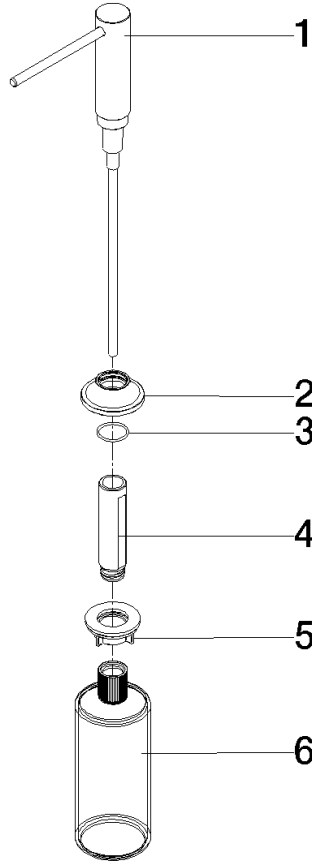

82 434 809

- 140mm projection
- 500 ml bottle
- can be filled from the top
- rotating pump head
- height 124 mm
- rosette Ø 55 mm
- hole diameter 25 mm

	Durabronss (23kt Gold)	82 434 809-09
	Chrome	82 434 809-00
	Brushed Platinum	82 434 809-06
	Platinum	82 434 809-08
	Dark Chrome	82 434 809-19
	Brushed Durabronss (23kt Gold)	82 434 809-28
	Matte Black	82 434 809-33
	Brushed Champagne (22kt Gold)	82 434 809-46
	Champagne (22kt Gold)	82 434 809-47
	Brushed Chrome	82 434 809-93
	Brushed Dark Platinum	82 434 809-99

82 434 809

mm [inches]

82 434 809

Parts for other finishes can be found here: [Chrome](#)

**Spare parts list**

No.	Item Number	Name	Quantity used	Delivery time
1	90 10 10 534 00-09	dispenser	1	40
2	90 27 87 042 00-09	rosette	1	-
Spare part can no longer be ordered, please order the replacement item				
3	09 14 10 112 90	seal	1	2
4	08 10 10 527 90	holder	1	2
5	05 23 10 001 00 90	fixing set	1	2
6	90 10 10 603 00 90	container	1	2