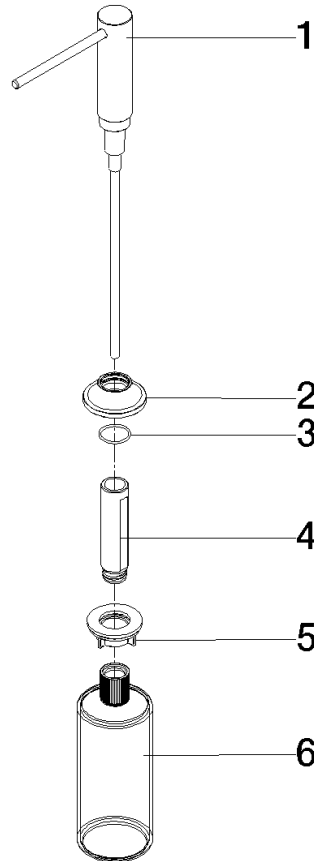

82 434 809

- 140mm projection
- 500 ml bottle
- can be filled from the top
- rotating pump head
- height 124 mm
- rosette Ø 55 mm
- hole diameter 25 mm

	Dark Chrome	82 434 809-19
	Chrome	82 434 809-00
	Brushed Platinum	82 434 809-06
	Platinum	82 434 809-08
	Durabress (23kt Gold)	82 434 809-09
	Brushed Durabress (23kt Gold)	82 434 809-28
	Matte Black	82 434 809-33
	Brushed Champagne (22kt Gold)	82 434 809-46
	Champagne (22kt Gold)	82 434 809-47
	Brushed Chrome	82 434 809-93
	Brushed Dark Platinum	82 434 809-99

82 434 809

mm [inches]

82 434 809

Parts for other finishes can be found here: [Chrome](#)

### Spare parts list

No.	Item Number	Name	Quantity used	Delivery time
1	90 10 10 534 00-19	dispenser	1	20
2	90 27 87 042 00-19	rosette	1	-
Spare part can no longer be ordered, please order the replacement item				
3	09 14 10 112 90	seal	1	2
4	08 10 10 527 90	holder	1	2
5	05 23 10 001 00 90	fixing set	1	2
6	90 10 10 603 00 90	container	1	2