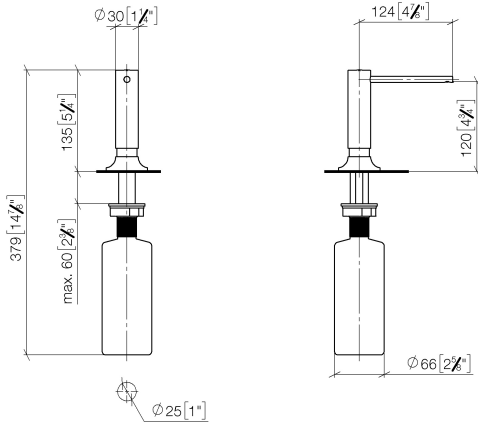

82 434 809

- 140mm projection
- 500 ml bottle
- can be filled from the top
- rotating pump head
- height 124 mm
- rosette Ø 55 mm
- hole diameter 25 mm

	Dark Chrome	82 434 809-19
	Chrome	82 434 809-00
	Brushed Platinum	82 434 809-06
	Platinum	82 434 809-08
	Durabress (23kt Gold)	82 434 809-09
	Brushed Durabress (23kt Gold)	82 434 809-28
	Matte Black	82 434 809-33
	Brushed Champagne (22kt Gold)	82 434 809-46
	Champagne (22kt Gold)	82 434 809-47
	Brushed Chrome	82 434 809-93
	Brushed Dark Platinum	82 434 809-99

82 434 809

mm [inches]

82 434 809

Parts for other finishes can be found here: [Chrome](#)

### Spare parts list

No.	Item Number	Name	Quantity used	Delivery time
1	90 10 10 534 00-19	dispenser	1	20
2	90 27 87 042 00-19	rosette	1	-
Spare part can no longer be ordered, please order the replacement item				
3	09 14 10 112 90	seal	1	2
4	08 10 10 527 90	holder	1	2
5	05 23 10 001 00 90	fixing set	1	2
6	90 10 10 603 00 90	container	1	2