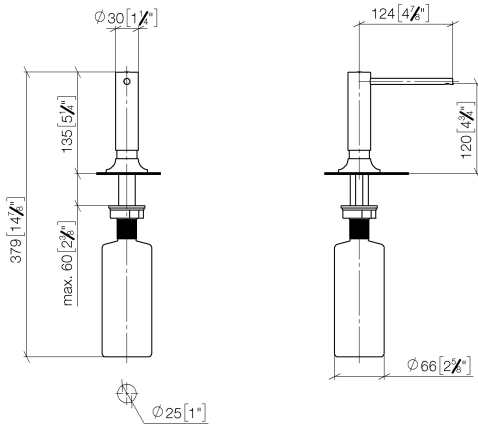

82 434 809

- 140mm projection
- 500 ml bottle
- can be filled from the top
- rotating pump head
- height 124 mm
- rosette Ø 55 mm
- hole diameter 25 mm

	Brushed Durabron (23kt Gold)	82 434 809-28
	Chrome	82 434 809-00
	Brushed Platinum	82 434 809-06
	Platinum	82 434 809-08
	Durabron (23kt Gold)	82 434 809-09
	Dark Chrome	82 434 809-19
	Matte Black	82 434 809-33
	Brushed Champagne (22kt Gold)	82 434 809-46
	Champagne (22kt Gold)	82 434 809-47
	Brushed Chrome	82 434 809-93
	Brushed Dark Platinum	82 434 809-99

82 434 809

mm [inches]

82 434 809

Parts for other finishes can be found here: [Chrome](#)

### Spare parts list

No.	Item Number	Name	Quantity used	Delivery time
1	90 10 10 534 00-28	dispenser	1	20
2	90 27 87 042 00-28	rosette	1	-
Spare part can no longer be ordered, please order the replacement item				
3	09 14 10 112 90	seal	1	2
4	08 10 10 527 90	holder	1	2
5	05 23 10 001 00 90	fixing set	1	2
6	90 10 10 603 00 90	container	1	2