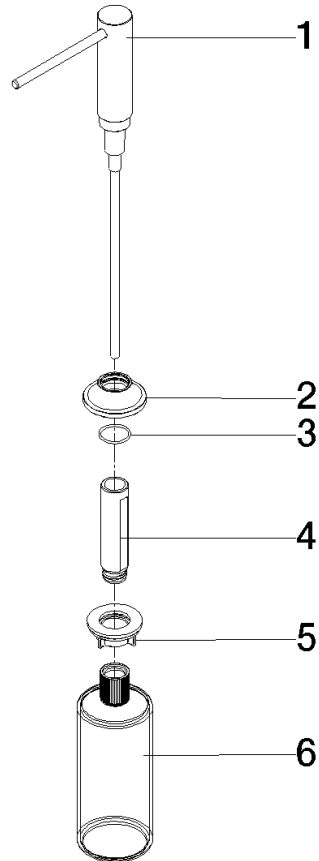

82 434 809

- 140mm projection
- 500 ml bottle
- can be filled from the top
- rotating pump head
- height 124 mm
- rosette Ø 55 mm
- hole diameter 25 mm

	Brushed Durabron (23kt Gold)	82 434 809-28
	Chrome	82 434 809-00
	Brushed Platinum	82 434 809-06
	Platinum	82 434 809-08
	Durabron (23kt Gold)	82 434 809-09
	Dark Chrome	82 434 809-19
	Matte Black	82 434 809-33
	Brushed Champagne (22kt Gold)	82 434 809-46
	Champagne (22kt Gold)	82 434 809-47
	Brushed Chrome	82 434 809-93
	Brushed Dark Platinum	82 434 809-99

82 434 809

mm [inches]

82 434 809

Parts for other finishes can be found here: [Chrome](#)

### Spare parts list

No.	Item Number	Name	Quantity used	Delivery time
1	90 10 10 534 00-28	dispenser	1	20
2	90 27 87 042 00-28	rosette	1	-
Spare part can no longer be ordered, please order the replacement item				
3	09 14 10 112 90	seal	1	2
4	08 10 10 527 90	holder	1	2
5	05 23 10 001 00 90	fixing set	1	2
6	90 10 10 603 00 90	container	1	2