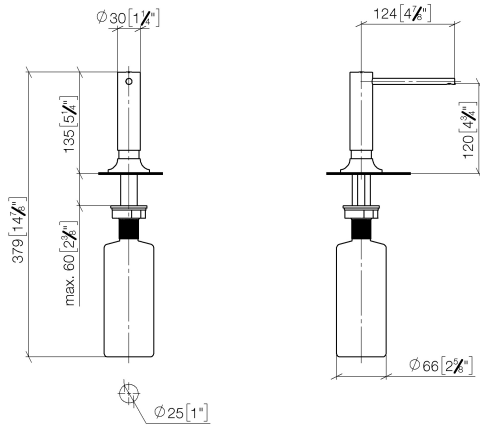

82 434 809

- 140mm projection
- 500 ml bottle
- can be filled from the top
- rotating pump head
- height 124 mm
- rosette Ø 55 mm
- hole diameter 25 mm

	Matte Black	82 434 809-33
	Chrome	82 434 809-00
	Brushed Platinum	82 434 809-06
	Platinum	82 434 809-08
	Durabress (23kt Gold)	82 434 809-09
	Dark Chrome	82 434 809-19
	Brushed Durabress (23kt Gold)	82 434 809-28
	Brushed Champagne (22kt Gold)	82 434 809-46
	Champagne (22kt Gold)	82 434 809-47
	Brushed Chrome	82 434 809-93
	Brushed Dark Platinum	82 434 809-99

82 434 809

mm [inches]

82 434 809

Parts for other finishes can be found here: [Chrome](#)

Spare parts list

No.	Item Number	Name	Quantity used	Delivery time
1	90 10 10 534 00-33	dispenser	1	30
2	90 27 87 042 00-33	rosette	1	-
Spare part can no longer be ordered, please order the replacement item				
3	09 14 10 112 90	seal	1	2
4	08 10 10 527 90	holder	1	2
5	05 23 10 001 00 90	fixing set	1	2
6	90 10 10 603 00 90	container	1	2