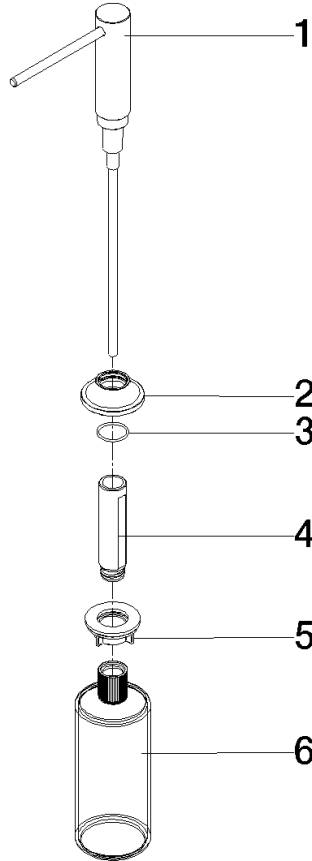

82 434 809

- 140mm projection
- 500 ml bottle
- can be filled from the top
- rotating pump head
- height 124 mm
- rosette Ø 55 mm
- hole diameter 25 mm

	Matte Black	82 434 809-33
	Chrome	82 434 809-00
	Brushed Platinum	82 434 809-06
	Platinum	82 434 809-08
	Durabress (23kt Gold)	82 434 809-09
	Dark Chrome	82 434 809-19
	Brushed Durabress (23kt Gold)	82 434 809-28
	Brushed Champagne (22kt Gold)	82 434 809-46
	Champagne (22kt Gold)	82 434 809-47
	Brushed Chrome	82 434 809-93
	Brushed Dark Platinum	82 434 809-99

82 434 809

mm [inches]

82 434 809

Parts for other finishes can be found here: [Chrome](#)

Spare parts list

No.	Item Number	Name	Quantity used	Delivery time
1	90 10 10 534 00-33	dispenser	1	30
2	90 27 87 042 00-33	rosette	1	-
Spare part can no longer be ordered, please order the replacement item				
3	09 14 10 112 90	seal	1	2
4	08 10 10 527 90	holder	1	2
5	05 23 10 001 00 90	fixing set	1	2
6	90 10 10 603 00 90	container	1	2