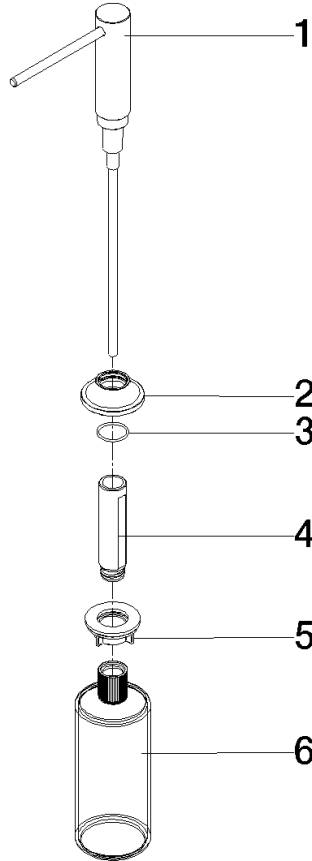

82 434 809

- 140mm projection
- 500 ml bottle
- can be filled from the top
- rotating pump head
- height 124 mm
- rosette Ø 55 mm
- hole diameter 25 mm

	Brushed Champagne (22kt Gold)	82 434 809-46
	Chrome	82 434 809-00
	Brushed Platinum	82 434 809-06
	Platinum	82 434 809-08
	Durabrand (23kt Gold)	82 434 809-09
	Dark Chrome	82 434 809-19
	Brushed Durabrand (23kt Gold)	82 434 809-28
	Matte Black	82 434 809-33
	Champagne (22kt Gold)	82 434 809-47
	Brushed Chrome	82 434 809-93
	Brushed Dark Platinum	82 434 809-99

82 434 809

mm [inches]

82 434 809

Parts for other finishes can be found here: [Chrome](#)

Spare parts list

No.	Item Number	Name	Quantity used	Delivery time
1	90 10 10 534 00-46	dispenser	1	30
2	90 27 87 042 00-46	rosette	1	-
Spare part can no longer be ordered, please order the replacement item				
3	09 14 10 112 90	seal	1	2
4	08 10 10 527 90	holder	1	2
5	05 23 10 001 00 90	fixing set	1	2
6	90 10 10 603 00 90	container	1	2