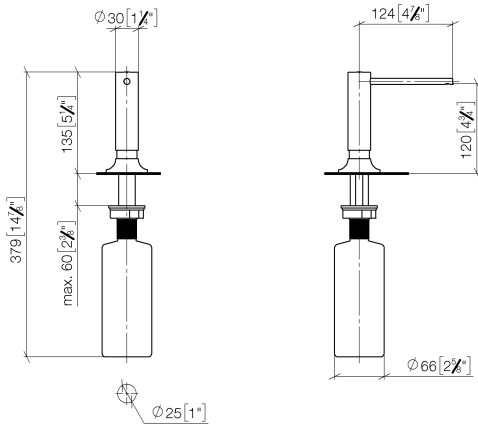

82 434 809

- 140mm projection
- 500 ml bottle
- can be filled from the top
- rotating pump head
- height 124 mm
- rosette Ø 55 mm
- hole diameter 25 mm

	Brushed Chrome	82 434 809-93
	Chrome	82 434 809-00
	Brushed Platinum	82 434 809-06
	Platinum	82 434 809-08
	Durabrand (23kt Gold)	82 434 809-09
	Dark Chrome	82 434 809-19
	Brushed Durabrand (23kt Gold)	82 434 809-28
	Matte Black	82 434 809-33
	Brushed Champagne (22kt Gold)	82 434 809-46
	Champagne (22kt Gold)	82 434 809-47
	Brushed Dark Platinum	82 434 809-99

82 434 809

mm [inches]

82 434 809

Parts for other finishes can be found here: [Chrome](#)

Spare parts list

No.	Item Number	Name	Quantity used	Delivery time
1	90 10 10 534 00-93	dispenser	1	20
2	90 27 87 042 00-93	rosette	1	-
Spare part can no longer be ordered, please order the replacement item				
3	09 14 10 112 90	seal	1	2
4	08 10 10 527 90	holder	1	2
5	05 23 10 001 00 90	fixing set	1	2
6	90 10 10 603 00 90	container	1	2