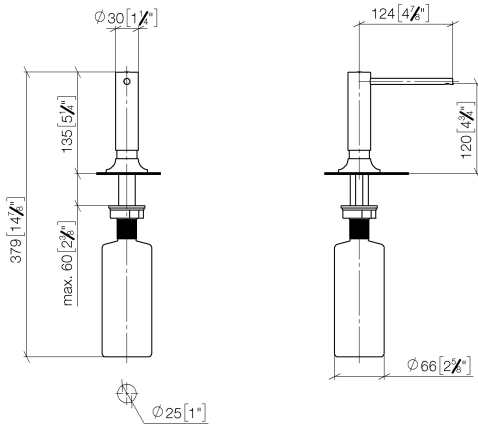

82 434 809

- 140mm projection
- 500 ml bottle
- can be filled from the top
- rotating pump head
- height 124 mm
- rosette Ø 55 mm
- hole diameter 25 mm

	Brushed Dark Platinum	82 434 809-99
	Chrome	82 434 809-00
	Brushed Platinum	82 434 809-06
	Platinum	82 434 809-08
	Durabrand (23kt Gold)	82 434 809-09
	Dark Chrome	82 434 809-19
	Brushed Durabrand (23kt Gold)	82 434 809-28
	Matte Black	82 434 809-33
	Brushed Champagne (22kt Gold)	82 434 809-46
	Champagne (22kt Gold)	82 434 809-47
	Brushed Chrome	82 434 809-93

82 434 809

mm [inches]

82 434 809

Parts for other finishes can be found here: [Chrome](#)

Spare parts list

No.	Item Number	Name	Quantity used	Delivery time
1	90 10 10 534 00-99	dispenser	1	30
2	90 27 87 042 00-99	rosette	1	-
Spare part can no longer be ordered, please order the replacement item				
3	09 14 10 112 90	seal	1	2
4	08 10 10 527 90	holder	1	2
5	05 23 10 001 00 90	fixing set	1	2
6	90 10 10 603 00 90	container	1	2