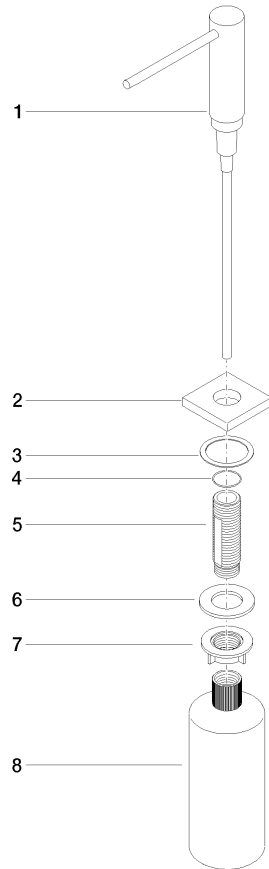

Dispenser with rosette - Brushed Platinum

LOT

82 439 970

- 124mm projection
- 500 ml bottle
- can be filled from the top
- rotating pump head
- height 124 mm
- hole diameter 25 mm
- individual rosette 55 x 55 mm

Fits LOT

	Brushed Platinum	82 439 970-06
	Chrome	82 439 970-00
	Platinum	82 439 970-08
	Durabress (23kt Gold)	82 439 970-09
	Dark Chrome	82 439 970-19
	Brushed Durabress (23kt Gold)	82 439 970-28
	Brushed Champagne (22kt Gold)	82 439 970-46
	Champagne (22kt Gold)	82 439 970-47
	Brushed Chrome	82 439 970-93
	Brushed Dark Platinum	82 439 970-99

Dispenser with rosette - Brushed Platinum

LOT

82 439 970

mm [inches]

82 439 970

Parts for other finishes can be found here: [Chrome](#)

Spare parts list

No.	Item Number	Name	Quantity used	Delivery time
1	90 10 10 538 00-06	dispenser	1	10
2	08 27 97 505-06	rosette	1	10
3	08 10 10 624 90	disc	1	2
4	09 14 10 151 90	seal	1	2
5	08 10 10 527 90	holder	1	2
6	09 14 05 014 90	seal	1	2
7	08 10 10 517 90	nut	1	2
8	90 10 10 603 00 90	container	1	2