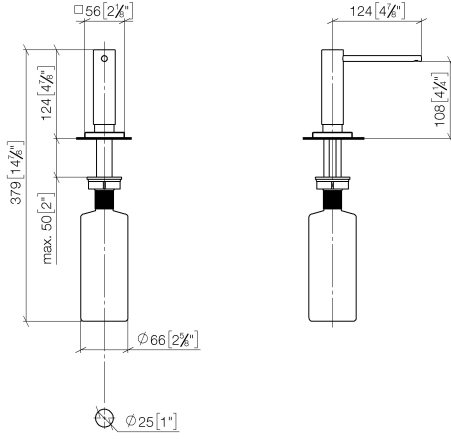

Dispenser with rosette - Dark Chrome

LOT

82 439 970

- 124mm projection
- 500 ml bottle
- can be filled from the top
- rotating pump head
- height 124 mm
- hole diameter 25 mm
- individual rosette 55 x 55 mm

Fits LOT

	Dark Chrome	82 439 970-19
	Chrome	82 439 970-00
	Brushed Platinum	82 439 970-06
	Platinum	82 439 970-08
	Durabrass (23kt Gold)	82 439 970-09
	Brushed Durabrass (23kt Gold)	82 439 970-28
	Brushed Champagne (22kt Gold)	82 439 970-46
	Champagne (22kt Gold)	82 439 970-47
	Brushed Chrome	82 439 970-93
	Brushed Dark Platinum	82 439 970-99

Dispenser with rosette - Dark Chrome

LOT

82 439 970

mm [inches]

82 439 970

Parts for other
finishes can be found
here: [Chrome](#)