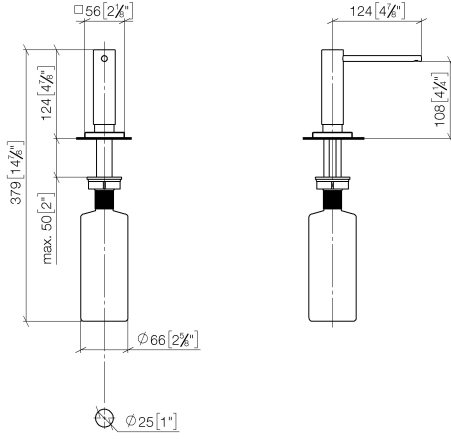

Dispenser with rosette - Brushed Dark Platinum

LOT

82 439 970

- 124mm projection
- 500 ml bottle
- can be filled from the top
- rotating pump head
- height 124 mm
- hole diameter 25 mm
- individual rosette 55 x 55 mm

Fits LOT

	Brushed Dark Platinum	82 439 970-99
	Chrome	82 439 970-00
	Brushed Platinum	82 439 970-06
	Platinum	82 439 970-08
	Durabrand (23kt Gold)	82 439 970-09
	Dark Chrome	82 439 970-19
	Brushed Durabrand (23kt Gold)	82 439 970-28
	Brushed Champagne (22kt Gold)	82 439 970-46
	Champagne (22kt Gold)	82 439 970-47
	Brushed Chrome	82 439 970-93

Dispenser with rosette - Brushed Dark Platinum

LOT

82 439 970

mm [inches]

82 439 970

Parts for other finishes can be found here: [Chrome](#)

Spare parts list

No.	Item Number	Name	Quantity used	Delivery time
1	90 10 10 538 00-99	dispenser	1	30
2	08 27 97 505-99	rosette	1	30
3	08 10 10 624 90	disc	1	2
4	09 14 10 151 90	seal	1	2
5	08 10 10 527 90	holder	1	2
6	09 14 05 014 90	seal	1	2
7	08 10 10 517 90	nut	1	2
8	90 10 10 603 00 90	container	1	2