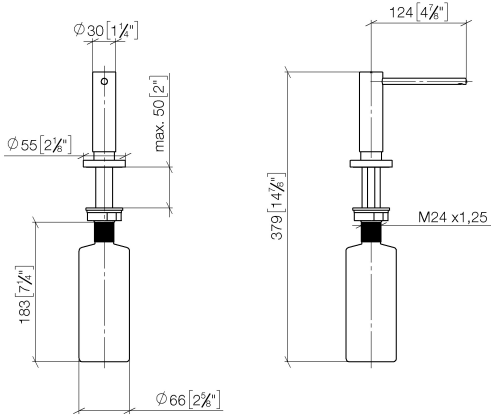

Dispenser with rosette - Brushed Platinum

ELIO

82 444 970

- 124mm projection
- 500 ml bottle
- can be filled from the top
- rotating pump head
- height 124 mm
- rosette Ø 55 mm
- hole diameter 25 mm

Fits ELIO, ENO, MEM, META SQUARE, SYNC, TARA and TARA ULTRA

Fits: ELIO, MEM, TARA, TARA ULTRA, META SQUARE

	Brushed Platinum	82 444 970-06
	Chrome	82 444 970-00
	Platinum	82 444 970-08
	Durabress (23kt Gold)	82 444 970-09
	Dark Chrome	82 444 970-19
	Brushed Durabress (23kt Gold)	82 444 970-28
	Matte Black	82 444 970-33
	Brushed Champagne (22kt Gold)	82 444 970-46
	Champagne (22kt Gold)	82 444 970-47
	Brushed Chrome	82 444 970-93
	Brushed Dark Platinum	82 444 970-99

Dispenser with rosette - Brushed Platinum

82 444 970

mm [inches]

82 444 970

Parts for other finishes can be found here: [Chrome](#)

Dispenser with rosette - Brushed Platinum

ELIO

82 444 970

Spare parts list

No.	Item Number	Name	Quantity used	Delivery time
	90 10 10 538 00-06	dispenser	6	10