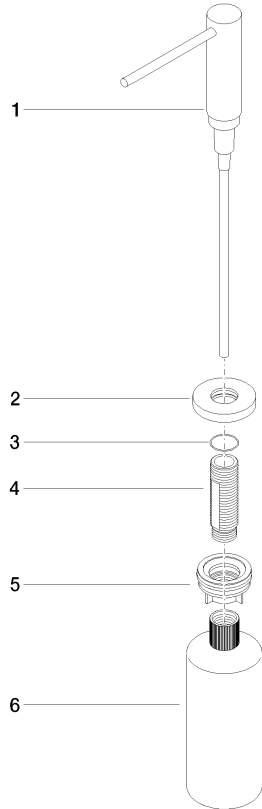

Dispenser with rosette - Brushed Platinum

ELIO

82 444 970

- 124mm projection
- 500 ml bottle
- can be filled from the top
- rotating pump head
- height 124 mm
- rosette Ø 55 mm
- hole diameter 25 mm

Fits ELIO, ENO, MEM, META SQUARE, SYNC, TARA and TARA ULTRA

Fits: ELIO, MEM, TARA, TARA ULTRA, META SQUARE

	Brushed Platinum	82 444 970-06
	Chrome	82 444 970-00
	Platinum	82 444 970-08
	Durabress (23kt Gold)	82 444 970-09
	Dark Chrome	82 444 970-19
	Brushed Durabress (23kt Gold)	82 444 970-28
	Matte Black	82 444 970-33
	Brushed Champagne (22kt Gold)	82 444 970-46
	Champagne (22kt Gold)	82 444 970-47
	Brushed Chrome	82 444 970-93
	Brushed Dark Platinum	82 444 970-99

Dispenser with rosette - Brushed Platinum

82 444 970

mm [inches]

82 444 970

Parts for other finishes can be found here: [Chrome](#)

Dispenser with rosette - Brushed Platinum

ELIO

82 444 970

Spare parts list

No.	Item Number	Name	Quantity used	Delivery time
	90 10 10 538 00-06	dispenser	6	10