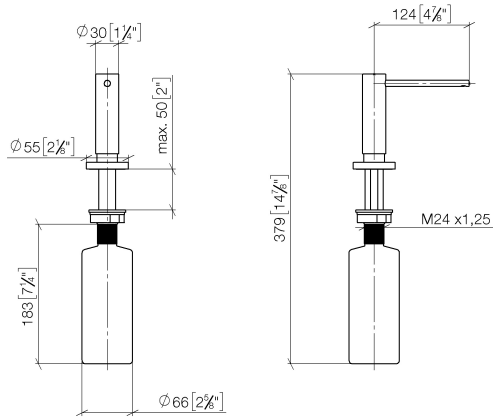

Dispenser with rosette - Brushed Durabron (23kt Gold)

82 444 970 Product version from 10/1/2024

- 124mm projection
- 500 ml bottle
- can be filled from the top
- rotating pump head
- height 124 mm
- rosette Ø 55 mm
- hole diameter 25 mm

Fits ELIO, ENO, MEM, META SQUARE, SYNC, TARA and TARA ULTRA

	Brushed Durabron (23kt Gold)	82 444 970-28
	Chrome	82 444 970-00
	Brushed Platinum	82 444 970-06
	Platinum	82 444 970-08
	Durabron (23kt Gold)	82 444 970-09
	Dark Chrome	82 444 970-19
	Matte Black	82 444 970-33
	Brushed Champagne (22kt Gold)	82 444 970-46
	Champagne (22kt Gold)	82 444 970-47
	Brushed Chrome	82 444 970-93
	Brushed Dark Platinum	82 444 970-99

Dispenser with rosette - Brushed Durabronz (23kt Gold)

82 444 970 Product version from 10/1/2024

mm [inches]

Dispenser with rosette - Brushed Durabronz (23kt Gold)

82 444 970 Product version from 10/1/2024

Parts for other finishes can be found here: [Chrome](#)

Spare parts list

No.	Item Number	Name	Quantity used	Delivery time
1	90 10 10 538 00-28	dispenser	1	40
2	90 27 97 506 00-28	rosette	1	20
3	09 14 10 151 90	seal	1	2
4	08 10 10 527 90	holder	1	2
5	05 23 10 001 00 90	fixing set	1	2
6	90 10 10 603 00 90	container	1	2