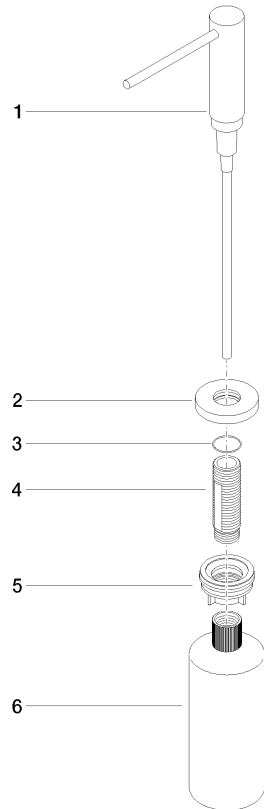

Dispenser with rosette - Brushed Durabron (23kt Gold)

82 444 970 Product version from 10/1/2024

- 124mm projection
- 500 ml bottle
- can be filled from the top
- rotating pump head
- height 124 mm
- rosette Ø 55 mm
- hole diameter 25 mm

Fits ELIO, ENO, MEM, META SQUARE, SYNC, TARA and TARA ULTRA

	Brushed Durabron (23kt Gold)	82 444 970-28
	Chrome	82 444 970-00
	Brushed Platinum	82 444 970-06
	Platinum	82 444 970-08
	Durabron (23kt Gold)	82 444 970-09
	Dark Chrome	82 444 970-19
	Matte Black	82 444 970-33
	Brushed Champagne (22kt Gold)	82 444 970-46
	Champagne (22kt Gold)	82 444 970-47
	Brushed Chrome	82 444 970-93
	Brushed Dark Platinum	82 444 970-99

Dispenser with rosette - Brushed Durabronz (23kt Gold)

82 444 970 Product version from 10/1/2024

mm [inches]

Dispenser with rosette - Brushed Durabronz (23kt Gold)

82 444 970 Product version from 10/1/2024

Parts for other finishes can be found here: [Chrome](#)

Spare parts list

No.	Item Number	Name	Quantity used	Delivery time
1	90 10 10 538 00-28	dispenser	1	40
2	90 27 97 506 00-28	rosette	1	20
3	09 14 10 151 90	seal	1	2
4	08 10 10 527 90	holder	1	2
5	05 23 10 001 00 90	fixing set	1	2
6	90 10 10 603 00 90	container	1	2