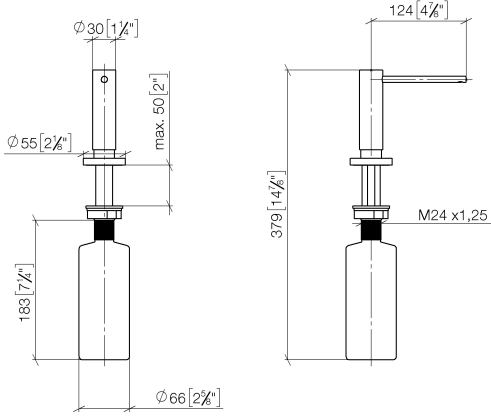

Dispenser with rosette - Champagne (22kt Gold)

ELIO

82 444 970

- 124mm projection
- 500 ml bottle
- can be filled from the top
- rotating pump head
- height 124 mm
- rosette Ø 55 mm
- hole diameter 25 mm

Fits ELIO, ENO, MEM, META SQUARE, SYNC, TARA and TARA ULTRA

Fits: ELIO, MEM, TARA, TARA ULTRA, META SQUARE

	Champagne (22kt Gold)	82 444 970-47
	Chrome	82 444 970-00
	Brushed Platinum	82 444 970-06
	Platinum	82 444 970-08
	Durabrace (23kt Gold)	82 444 970-09
	Dark Chrome	82 444 970-19
	Brushed Durabrace (23kt Gold)	82 444 970-28
	Matte Black	82 444 970-33
	Brushed Champagne (22kt Gold)	82 444 970-46
	Brushed Chrome	82 444 970-93
	Brushed Dark Platinum	82 444 970-99

Dispenser with rosette - Champagne (22kt Gold)

82 444 970

mm [inches]

82 444 970

Parts for other
finishes can be found
here: [Chrome](#)

Dispenser with rosette - Champagne (22kt Gold)

ELIO

82 444 970

Spare parts list

No.	Item Number	Name	Quantity used	Delivery time
	90 10 10 538 00-47	dispenser	6	30