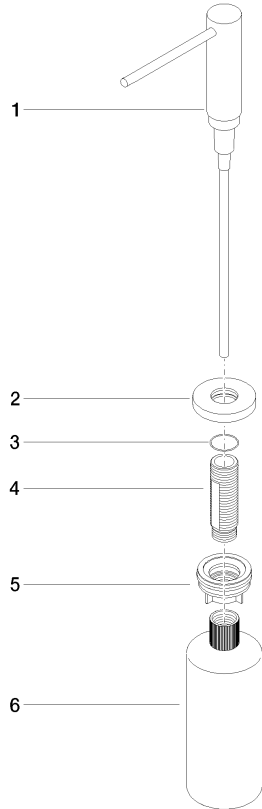

Dispenser with rosette - Champagne (22kt Gold)

ELIO

82 444 970

- 124mm projection
- 500 ml bottle
- can be filled from the top
- rotating pump head
- height 124 mm
- rosette Ø 55 mm
- hole diameter 25 mm

Fits ELIO, ENO, MEM, META SQUARE, SYNC, TARA and TARA ULTRA

Fits: ELIO, MEM, TARA, TARA ULTRA, META SQUARE

	Champagne (22kt Gold)	82 444 970-47
	Chrome	82 444 970-00
	Brushed Platinum	82 444 970-06
	Platinum	82 444 970-08
	Durabrace (23kt Gold)	82 444 970-09
	Dark Chrome	82 444 970-19
	Brushed Durabrace (23kt Gold)	82 444 970-28
	Matte Black	82 444 970-33
	Brushed Champagne (22kt Gold)	82 444 970-46
	Brushed Chrome	82 444 970-93
	Brushed Dark Platinum	82 444 970-99

Dispenser with rosette - Champagne (22kt Gold)

82 444 970

mm [inches]

82 444 970

Parts for other
finishes can be found
here: [Chrome](#)

Dispenser with rosette - Champagne (22kt Gold)

ELIO

82 444 970

Spare parts list

No.	Item Number	Name	Quantity used	Delivery time
	90 10 10 538 00-47	dispenser	6	30