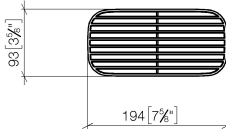

Grid element - Light Grey

82 481 970

- high-quality plastic grid elements
- plastic grid elements

NOTE: Grid elements must be ordered separately.

| | | |
|--|--------------|---------------|
|  | Light Grey | 82 481 970-52 |
|  | Matte Black | 82 481 970-33 |
|  | Creamy White | 82 481 970-51 |
|  | Taupe | 82 481 970-53 |

Grid element - Light Grey

82 481 970

mm [inches]

Grid element - Light Grey

82 481 970

Grid element - Light Grey

82 481 970

Spare parts list