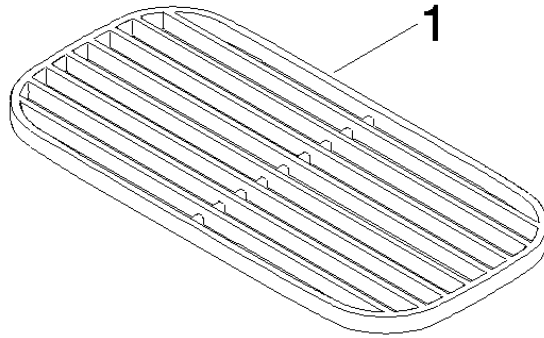

Grid element - Light Grey

82 481 970

- high-quality plastic grid elements
- plastic grid elements

NOTE: Grid elements must be ordered separately.

| | | |
|--|--------------|---------------|
|  | Light Grey | 82 481 970-52 |
|  | Matte Black | 82 481 970-33 |
|  | Creamy White | 82 481 970-51 |
|  | Taupe | 82 481 970-53 |

Grid element - Light Grey

82 481 970

mm [inches]

Grid element - Light Grey

82 481 970

Grid element - Light Grey

82 481 970

Spare parts list