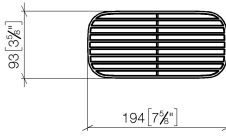

Grid element - Taupe

82 481 970

- high-quality plastic grid elements
- plastic grid elements

NOTE: Grid elements must be ordered separately.

	Taupe	82 481 970-53
	Matte Black	82 481 970-33
	Creamy White	82 481 970-51
	Light Grey	82 481 970-52

Grid element - Taupe

82 481 970

mm [inches]

Grid element - Taupe

82 481 970

Grid element - Taupe

82 481 970

Spare parts list