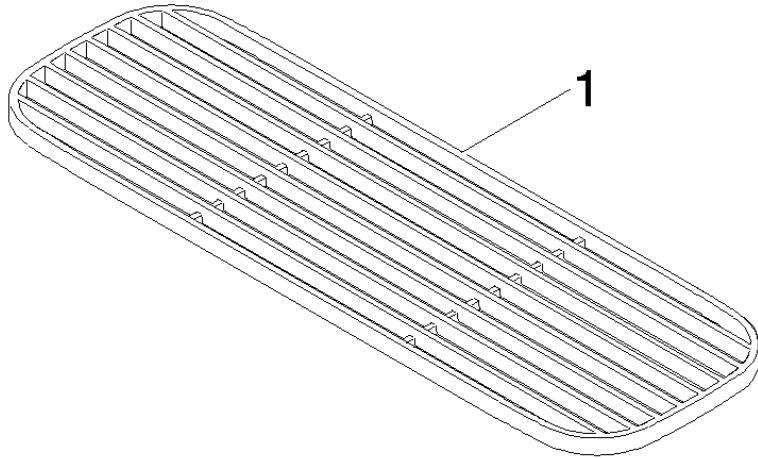

Grid element - Light Grey

82 482 970

- high-quality plastic grid elements
- plastic grid elements

NOTE: Grid elements must be ordered separately.

	Light Grey	82 482 970-52
	Matte Black	82 482 970-33
	Creamy White	82 482 970-51
	Taupe	82 482 970-53

Grid element - Light Grey

82 482 970

mm [inches]

Grid element - Light Grey

82 482 970

Grid element - Light Grey

82 482 970

Spare parts list