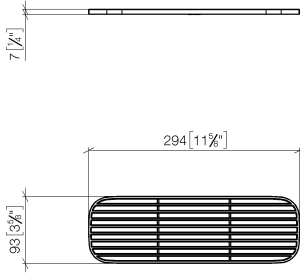

Grid element - Light Grey

82 482 970

- high-quality plastic grid elements
- plastic grid elements

NOTE: Grid elements must be ordered separately.

	Light Grey	82 482 970-52
	Matte Black	82 482 970-33
	Creamy White	82 482 970-51
	Taupe	82 482 970-53

Grid element - Light Grey

82 482 970

mm [inches]

Grid element - Light Grey

82 482 970

Grid element - Light Grey

82 482 970

Spare parts list