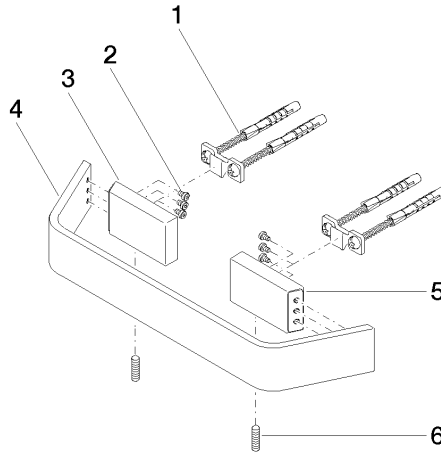

**CL.1 Bath grip - Brushed Platinum**

CL.1

83 020 705

- gauge 200 mm
- width 273mm
- height 35 mm
- 70mm projection

	Brushed Platinum	83 020 705-06
	Chrome	83 020 705-00
	Dark Chrome	83 020 705-19
	Brushed Champagne (22kt Gold)	83 020 705-46
	Champagne (22kt Gold)	83 020 705-47
	Brushed Dark Platinum	83 020 705-99

83 020 705

mm [inches]

83 020 705

**Product version from 3/9/2015**

Parts for other finishes can be found here: [Chrome](#)

## CL.1 Bath grip - Brushed Platinum

CL.1

83 020 705

#### Product version from 3/9/2015

No.	Item Number	Name	Quantity used	Delivery time
	05 17 20 758 00 90	fixing set	12	2