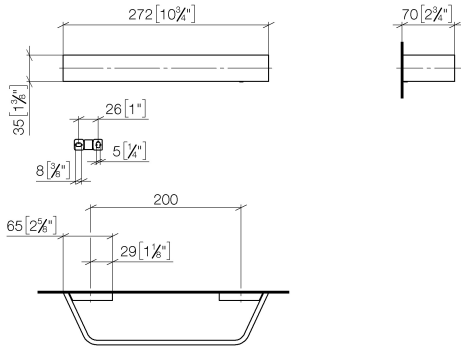

**CL.1 Bath grip - Brushed Platinum**

CL.1

83 020 705

- gauge 200 mm
- width 273mm
- height 35 mm
- 70mm projection

	Brushed Platinum	83 020 705-06
	Chrome	83 020 705-00
	Dark Chrome	83 020 705-19
	Brushed Champagne (22kt Gold)	83 020 705-46
	Champagne (22kt Gold)	83 020 705-47
	Brushed Dark Platinum	83 020 705-99

83 020 705

mm [inches]

83 020 705

**Product version from 3/9/2015**

Parts for other finishes can be found here: [Chrome](#)

#### Product version from 3/9/2015

No.	Item Number	Name	Quantity used	Delivery time
	05 17 20 758 00 90	fixing set	12	2