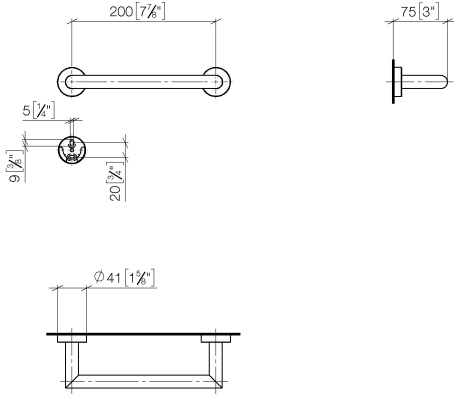

83 020 979

- gauge 200 mm
- width 240mm
- height 40 mm
- rosette Ø 40 mm
- 75mm projection

Fits: LISSÉ, META

| | | |
|---|-------------------------------|---------------|
|  | Dark Chrome | 83 020 979-19 |
|  | Chrome | 83 020 979-00 |
|  | Brushed Platinum | 83 020 979-06 |
|  | Light Gold | 83 020 979-26 |
|  | Brushed Light Gold | 83 020 979-27 |
|  | Matte Black | 83 020 979-33 |
|  | Brushed Bronze | 83 020 979-42 |
|  | Brushed Champagne (22kt Gold) | 83 020 979-46 |
|  | Champagne (22kt Gold) | 83 020 979-47 |
|  | Brushed Chrome | 83 020 979-93 |
|  | Brushed Dark Platinum | 83 020 979-99 |

83 020 979

mm [inches]

83 020 979

Parts for other
finishes can be found
here: [Chrome](#)