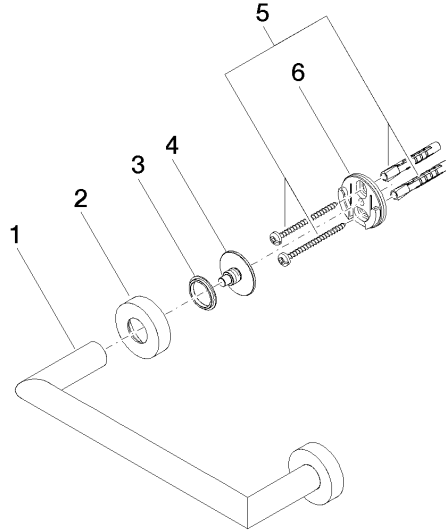

83 020 979

- gauge 200 mm
- width 240mm
- height 40 mm
- rosette Ø 40 mm
- 75mm projection

Fits: LISSÉ, META

|   |                               |               |
|---|-------------------------------|---------------|
|    | Brushed Light Gold            | 83 020 979-27 |
|    | Chrome                        | 83 020 979-00 |
|    | Brushed Platinum              | 83 020 979-06 |
|    | Dark Chrome                   | 83 020 979-19 |
|    | Light Gold                    | 83 020 979-26 |
|    | Matte Black                   | 83 020 979-33 |
|    | Brushed Bronze                | 83 020 979-42 |
|    | Brushed Champagne (22kt Gold) | 83 020 979-46 |
|    | Champagne (22kt Gold)         | 83 020 979-47 |
|   | Brushed Chrome                | 83 020 979-93 |
|  | Brushed Dark Platinum         | 83 020 979-99 |

83 020 979

mm [inches]

83 020 979

Parts for other finishes can be found here: [Chrome](#)

### Spare parts list

| No. | Item Number        | Name       | Quantity used | Delivery time |
|-----|--------------------|------------|---------------|---------------|
| 1   | 05 28 22 545 00-27 | holder     | 1             | 60            |
| 2   | 08 27 97 502-27    | rosette    | 2             | 60            |
| 3   | 08 30 11 517 90    | ring       | 2             | 2             |
| 4   | 08 17 97 560 90    | holder     | 2             | 2             |
| 5   | 05 30 31 025 00 90 | fixing set | 2             | 2             |
| 6   | 08 17 97 501 07    | holder     | 2             | 2             |