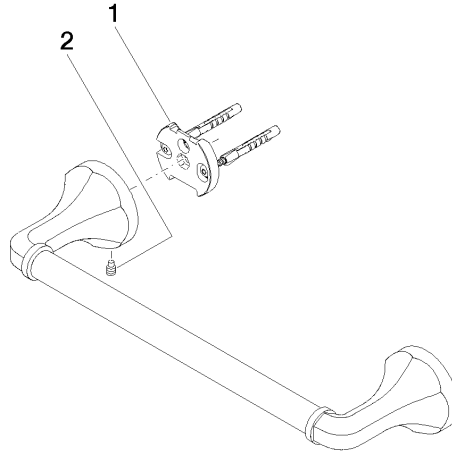

83 030 361

- gauge 300 mm
- width 360mm
- height 60 mm
- rosette Ø 60 mm
- 90mm projection

	Brushed Platinum	83 030 361-06
	Chrome	83 030 361-00
	Platinum	83 030 361-08
	Durabress (23kt Gold)	83 030 361-09
	Brushed Durabress (23kt Gold)	83 030 361-28
	Brushed Dark Platinum	83 030 361-99

**Recommended miscellaneous**

**MADISON Mounting for towel bar/tumbler mounting on two sides -** 12 358 970 90  
 •for towel bar mounting plus towel bar mounting on back.

83 030 361

mm [inches]

83 030 361

### Spare parts list

No.	Item Number	Name	Quantity used	Delivery time
1	05 17 97 507 00 90	fixing set	2	2
2	04 31 11 140 00 90	pin	2	2