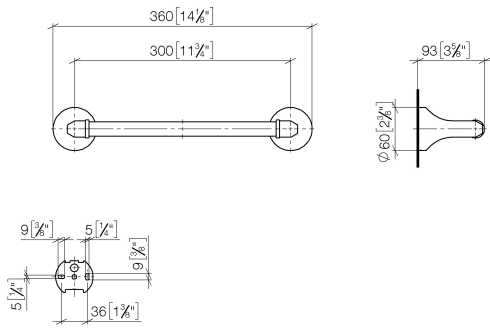

83 030 361

- gauge 300 mm
- width 360mm
- height 60 mm
- rosette Ø 60 mm
- 90mm projection

	Brushed Platinum	83 030 361-06
	Chrome	83 030 361-00
	Platinum	83 030 361-08
	Durabress (23kt Gold)	83 030 361-09
	Brushed Durabress (23kt Gold)	83 030 361-28
	Brushed Dark Platinum	83 030 361-99

**Recommended miscellaneous**

**MADISON Mounting for towel bar/tumbler mounting on two sides -** 12 358 970 90  
 •for towel bar mounting plus towel bar mounting on back.

83 030 361

mm [inches]

83 030 361

### Spare parts list

No.	Item Number	Name	Quantity used	Delivery time
1	05 17 97 507 00 90	fixing set	2	2
2	04 31 11 140 00 90	pin	2	2