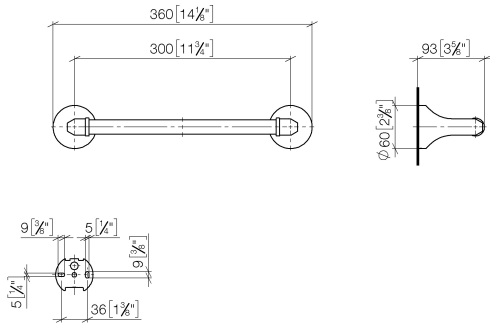

83 030 361

- gauge 300 mm
- width 360mm
- height 60 mm
- rosette Ø 60 mm
- 90mm projection

	Platinum	83 030 361-08
	Chrome	83 030 361-00
	Brushed Platinum	83 030 361-06
	Durabass (23kt Gold)	83 030 361-09
	Brushed Durabass (23kt Gold)	83 030 361-28
	Brushed Dark Platinum	83 030 361-99

Recommended miscellaneous

- MADISON Mounting for towel bar/tumbler mounting on two sides -** 12 358 970 90
- for towel bar mounting plus towel bar mounting on back.

83 030 361

mm [inches]

83 030 361

Spare parts list

No.	Item Number	Name	Quantity used	Delivery time
1	05 17 97 507 00 90	fixing set	2	2
2	04 31 11 140 00 90	pin	2	2