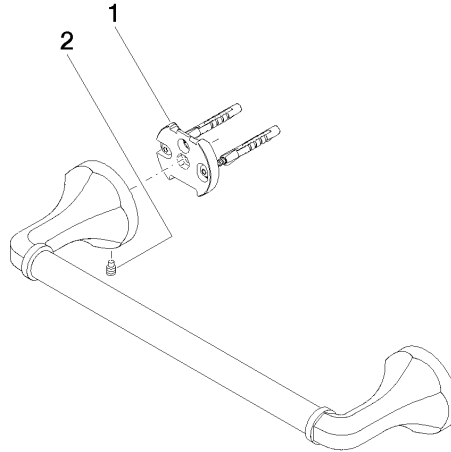

83 030 361

- gauge 300 mm
- width 360mm
- height 60 mm
- rosette Ø 60 mm
- 90mm projection

	Platinum	83 030 361-08
	Chrome	83 030 361-00
	Brushed Platinum	83 030 361-06
	Durabass (23kt Gold)	83 030 361-09
	Brushed Durabass (23kt Gold)	83 030 361-28
	Brushed Dark Platinum	83 030 361-99

Recommended miscellaneous

- MADISON Mounting for towel bar/tumbler mounting on two sides -** 12 358 970 90
- for towel bar mounting plus towel bar mounting on back.

83 030 361

mm [inches]

83 030 361

Spare parts list

No.	Item Number	Name	Quantity used	Delivery time
1	05 17 97 507 00 90	fixing set	2	2
2	04 31 11 140 00 90	pin	2	2