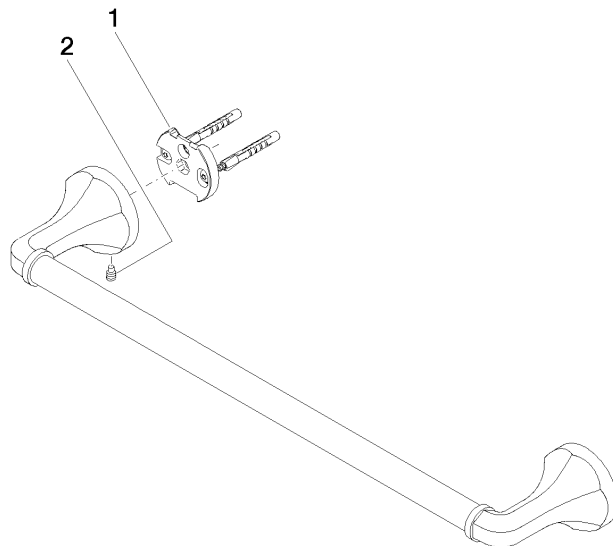

83 045 361

- gauge 450 mm
- width 510mm
- height 60 mm
- rosette Ø 60 mm
- 90mm projection

	Brushed Platinum	83 045 361-06
	Chrome	83 045 361-00
	Platinum	83 045 361-08
	Durabronze (23kt Gold)	83 045 361-09
	Brushed Durabronze (23kt Gold)	83 045 361-28
	Brushed Dark Platinum	83 045 361-99

**Recommended miscellaneous**

**MADISON Mounting for towel bar/tumbler mounting on two sides -** 12 358 970 90  
 •for towel bar mounting plus towel bar mounting on back.

83 045 361

mm [inches]

83 045 361

### Spare parts list

No.	Item Number	Name	Quantity used	Delivery time
1	05 17 97 507 00 90	fixing set	2	2
2	04 31 11 140 00 90	pin	2	2