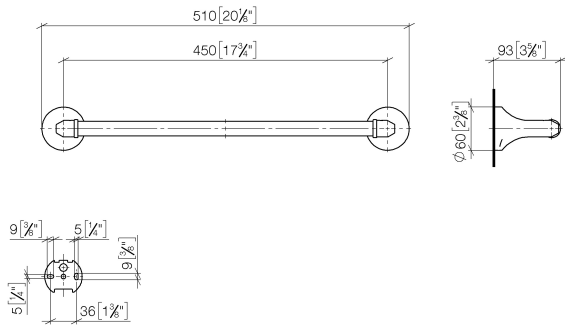

83 045 361

- gauge 450 mm
- width 510mm
- height 60 mm
- rosette Ø 60 mm
- 90mm projection

	Brushed Platinum	83 045 361-06
	Chrome	83 045 361-00
	Platinum	83 045 361-08
	Durabronze (23kt Gold)	83 045 361-09
	Brushed Durabronze (23kt Gold)	83 045 361-28
	Brushed Dark Platinum	83 045 361-99

**Recommended miscellaneous**

**MADISON Mounting for towel bar/tumbler mounting on two sides -** 12 358 970 90  
 •for towel bar mounting plus towel bar mounting on back.

83 045 361

mm [inches]

83 045 361

### Spare parts list

No.	Item Number	Name	Quantity used	Delivery time
1	05 17 97 507 00 90	fixing set	2	2
2	04 31 11 140 00 90	pin	2	2