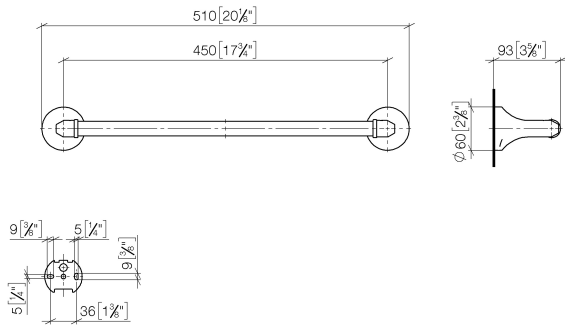

83 045 361

- gauge 450 mm
- width 510mm
- height 60 mm
- rosette Ø 60 mm
- 90mm projection

	Platinum	83 045 361-08
	Chrome	83 045 361-00
	Brushed Platinum	83 045 361-06
	Durabrace (23kt Gold)	83 045 361-09
	Brushed Durabrace (23kt Gold)	83 045 361-28
	Brushed Dark Platinum	83 045 361-99

Recommended miscellaneous

- MADISON Mounting for towel bar/tumbler mounting on two sides -** 12 358 970 90
- for towel bar mounting plus towel bar mounting on back.

83 045 361

mm [inches]

83 045 361

Spare parts list

No.	Item Number	Name	Quantity used	Delivery time
1	05 17 97 507 00 90	fixing set	2	2
2	04 31 11 140 00 90	pin	2	2