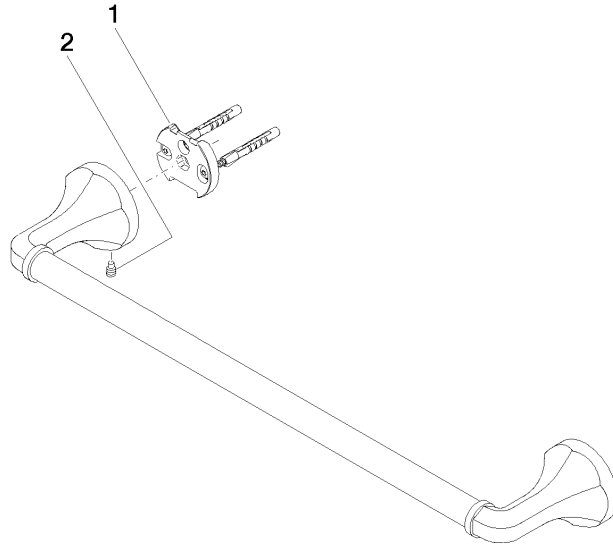

83 045 361

- gauge 450 mm
- width 510mm
- height 60 mm
- rosette Ø 60 mm
- 90mm projection

	Platinum	83 045 361-08
	Chrome	83 045 361-00
	Brushed Platinum	83 045 361-06
	Durabrace (23kt Gold)	83 045 361-09
	Brushed Durabrace (23kt Gold)	83 045 361-28
	Brushed Dark Platinum	83 045 361-99

Recommended miscellaneous

- MADISON Mounting for towel bar/tumbler mounting on two sides -** 12 358 970 90
- for towel bar mounting plus towel bar mounting on back.

83 045 361

mm [inches]

83 045 361

Spare parts list

No.	Item Number	Name	Quantity used	Delivery time
1	05 17 97 507 00 90	fixing set	2	2
2	04 31 11 140 00 90	pin	2	2