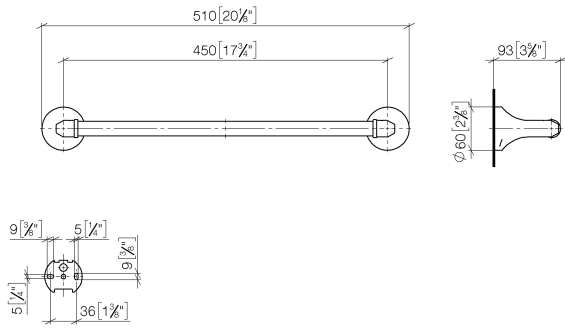

83 045 361

- gauge 450 mm
- width 510mm
- height 60 mm
- rosette Ø 60 mm
- 90mm projection

	Brushed Dark Platinum	83 045 361-99
	Chrome	83 045 361-00
	Brushed Platinum	83 045 361-06
	Platinum	83 045 361-08
	Durabrace (23kt Gold)	83 045 361-09
	Brushed Durabrace (23kt Gold)	83 045 361-28

Recommended miscellaneous

- MADISON Mounting for towel bar/tumbler mounting on two sides -** 12 358 970 90
- for towel bar mounting plus towel bar mounting on back.

83 045 361

mm [inches]

83 045 361

Spare parts list

No.	Item Number	Name	Quantity used	Delivery time
1	05 17 97 507 00 90	fixing set	2	2
2	04 31 11 140 00 90	pin	2	2