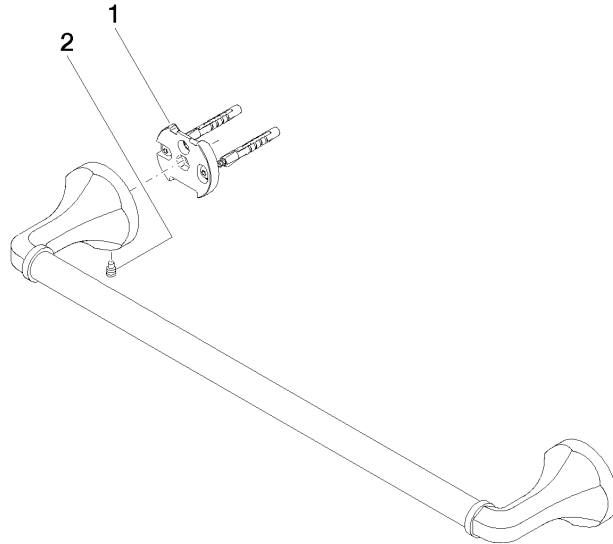

83 045 361

- gauge 450 mm
- width 510mm
- height 60 mm
- rosette Ø 60 mm
- 90mm projection

	Brushed Dark Platinum	83 045 361-99
	Chrome	83 045 361-00
	Brushed Platinum	83 045 361-06
	Platinum	83 045 361-08
	Durabrace (23kt Gold)	83 045 361-09
	Brushed Durabrace (23kt Gold)	83 045 361-28

Recommended miscellaneous

- MADISON Mounting for towel bar/tumbler mounting on two sides -** 12 358 970 90
- for towel bar mounting plus towel bar mounting on back.

83 045 361

mm [inches]

83 045 361

Spare parts list

No.	Item Number	Name	Quantity used	Delivery time
1	05 17 97 507 00 90	fixing set	2	2
2	04 31 11 140 00 90	pin	2	2