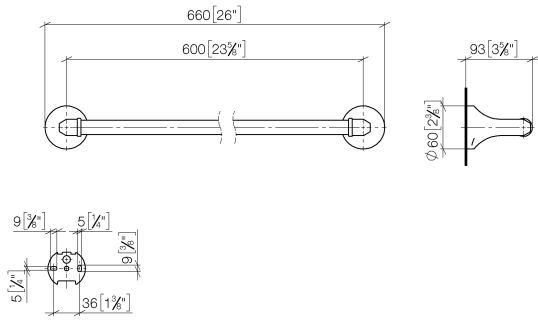

83 060 361

- gauge 600 mm
- width 660mm
- height 60 mm
- rosette Ø 60 mm
- 90mm projection

	Brushed Platinum	83 060 361-06
	Chrome	83 060 361-00
	Platinum	83 060 361-08
	Durabress (23kt Gold)	83 060 361-09
	Brushed Durabress (23kt Gold)	83 060 361-28
	Brushed Dark Platinum	83 060 361-99

**Recommended miscellaneous**

- MADISON Mounting for towel bar/tumbler mounting on two sides -** 12 358 970 90
- for towel bar mounting plus towel bar mounting on back.

83 060 361

mm [inches]

83 060 361

Spare parts list

No.	Item Number	Name	Quantity used	Delivery time
1	05 17 97 507 00 90	fixing set	2	2
2	04 31 11 140 00 90	pin	2	2