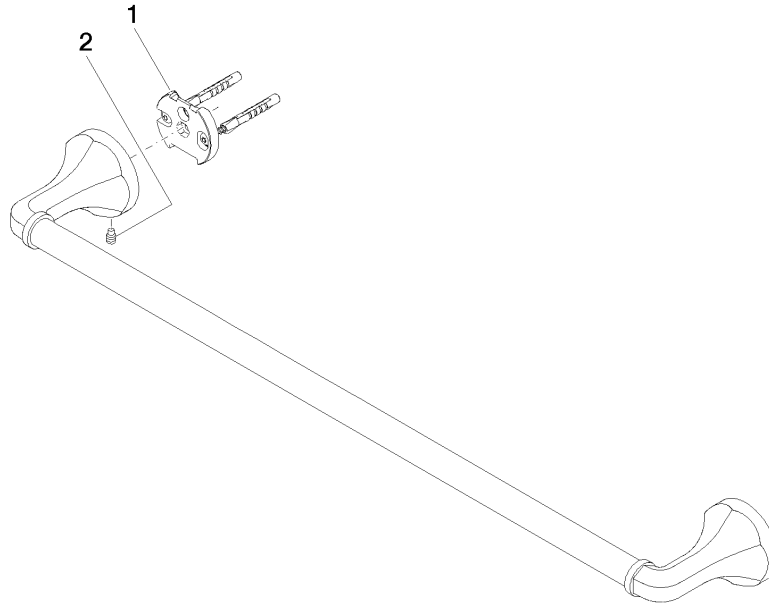

83 060 361

- gauge 600 mm
- width 660mm
- height 60 mm
- rosette Ø 60 mm
- 90mm projection

	Brushed Platinum	83 060 361-06
	Chrome	83 060 361-00
	Platinum	83 060 361-08
	Durabress (23kt Gold)	83 060 361-09
	Brushed Durabress (23kt Gold)	83 060 361-28
	Brushed Dark Platinum	83 060 361-99

**Recommended miscellaneous**

- MADISON Mounting for towel bar/tumbler mounting on two sides -** 12 358 970 90
- for towel bar mounting plus towel bar mounting on back.

83 060 361

mm [inches]

83 060 361

Spare parts list

No.	Item Number	Name	Quantity used	Delivery time
1	05 17 97 507 00 90	fixing set	2	2
2	04 31 11 140 00 90	pin	2	2