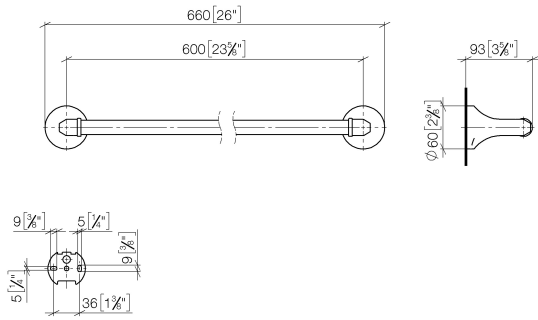

83 060 361

- gauge 600 mm
- width 660mm
- height 60 mm
- rosette Ø 60 mm
- 90mm projection

	Platinum	83 060 361-08
	Chrome	83 060 361-00
	Brushed Platinum	83 060 361-06
	Durabronze (23kt Gold)	83 060 361-09
	Brushed Durabronze (23kt Gold)	83 060 361-28
	Brushed Dark Platinum	83 060 361-99

Recommended miscellaneous

- MADISON Mounting for towel bar/tumbler mounting on two sides -** 12 358 970 90
- for towel bar mounting plus towel bar mounting on back.

83 060 361

mm [inches]

83 060 361

Spare parts list

No.	Item Number	Name	Quantity used	Delivery time
1	05 17 97 507 00 90	fixing set	2	2
2	04 31 11 140 00 90	pin	2	2