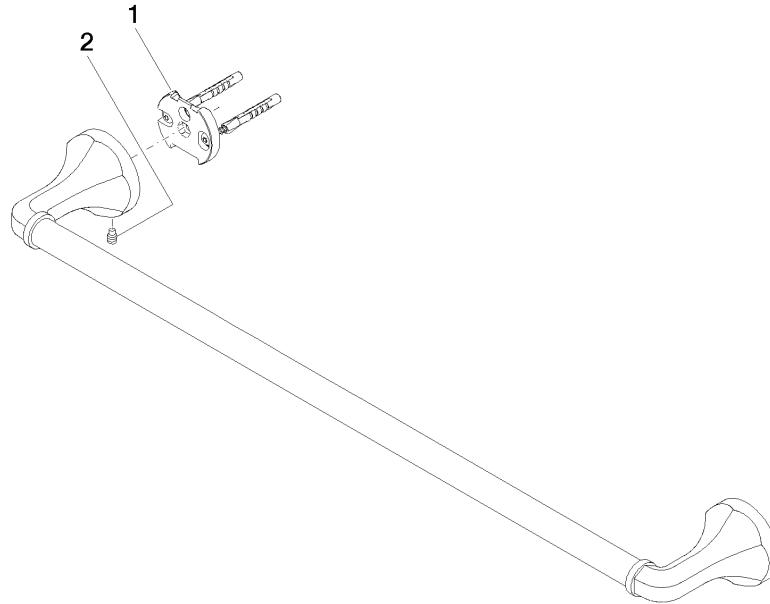

83 060 361

- gauge 600 mm
- width 660mm
- height 60 mm
- rosette Ø 60 mm
- 90mm projection

	Platinum	83 060 361-08
	Chrome	83 060 361-00
	Brushed Platinum	83 060 361-06
	Durabronze (23kt Gold)	83 060 361-09
	Brushed Durabronze (23kt Gold)	83 060 361-28
	Brushed Dark Platinum	83 060 361-99

Recommended miscellaneous

- MADISON Mounting for towel bar/tumbler mounting on two sides -** 12 358 970 90
- for towel bar mounting plus towel bar mounting on back.

83 060 361

mm [inches]

83 060 361

Spare parts list

No.	Item Number	Name	Quantity used	Delivery time
1	05 17 97 507 00 90	fixing set	2	2
2	04 31 11 140 00 90	pin	2	2