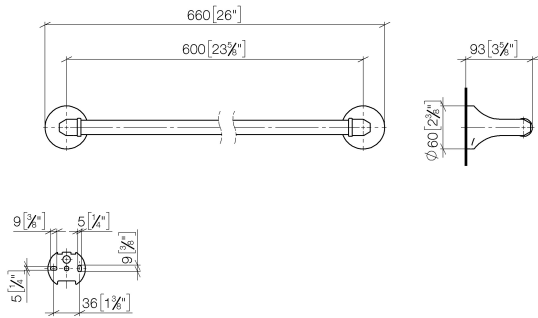

MADISON Towel bar - Durabronz (23kt Gold)

MADISON

83 060 361

- gauge 600 mm
- width 660mm
- height 60 mm
- rosette Ø 60 mm
- 90mm projection

	Durabronz (23kt Gold)	83 060 361-09
	Chrome	83 060 361-00
	Brushed Platinum	83 060 361-06
	Platinum	83 060 361-08
	Brushed Durabronz (23kt Gold)	83 060 361-28
	Brushed Dark Platinum	83 060 361-99

Recommended miscellaneous

- MADISON Mounting for towel bar/tumbler mounting on two sides -** 12 358 970 90
- for towel bar mounting plus towel bar mounting on back.

83 060 361

mm [inches]

83 060 361

Spare parts list

No.	Item Number	Name	Quantity used	Delivery time
1	05 17 97 507 00 90	fixing set	2	2
2	04 31 11 140 00 90	pin	2	2