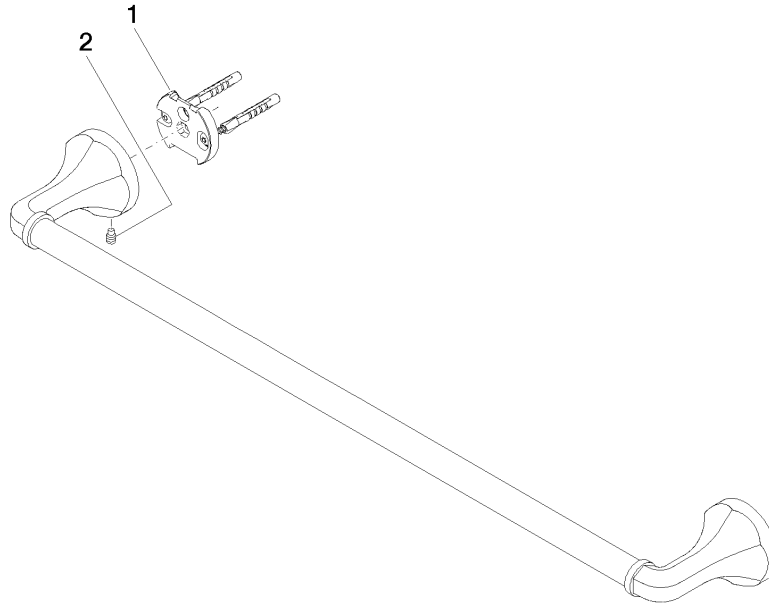

MADISON Towel bar - Durabronz (23kt Gold)

MADISON

83 060 361

- gauge 600 mm
- width 660mm
- height 60 mm
- rosette Ø 60 mm
- 90mm projection

	Durabronz (23kt Gold)	83 060 361-09
	Chrome	83 060 361-00
	Brushed Platinum	83 060 361-06
	Platinum	83 060 361-08
	Brushed Durabronz (23kt Gold)	83 060 361-28
	Brushed Dark Platinum	83 060 361-99

Recommended miscellaneous

- MADISON Mounting for towel bar/tumbler mounting on two sides -** 12 358 970 90
- for towel bar mounting plus towel bar mounting on back.

83 060 361

mm [inches]

83 060 361

Spare parts list

No.	Item Number	Name	Quantity used	Delivery time
1	05 17 97 507 00 90	fixing set	2	2
2	04 31 11 140 00 90	pin	2	2