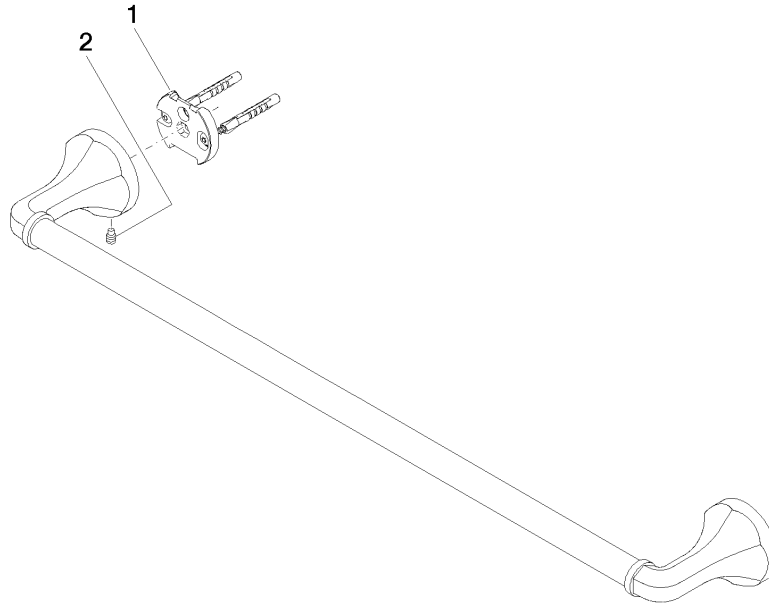

83 060 361

- gauge 600 mm
- width 660mm
- height 60 mm
- rosette Ø 60 mm
- 90mm projection

	Brushed Durabron (23kt Gold)	83 060 361-28
	Chrome	83 060 361-00
	Brushed Platinum	83 060 361-06
	Platinum	83 060 361-08
	Durabron (23kt Gold)	83 060 361-09
	Brushed Dark Platinum	83 060 361-99

Recommended miscellaneous

- MADISON Mounting for towel bar/tumbler mounting on two sides -** 12 358 970 90
- for towel bar mounting plus towel bar mounting on back.

83 060 361

mm [inches]

83 060 361

Spare parts list

No.	Item Number	Name	Quantity used	Delivery time
1	05 17 97 507 00 90	fixing set	2	2
2	04 31 11 140 00 90	pin	2	2