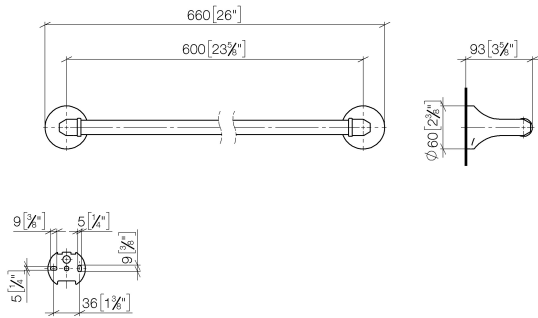

83 060 361

- gauge 600 mm
- width 660mm
- height 60 mm
- rosette Ø 60 mm
- 90mm projection

	Brushed Durabron (23kt Gold)	83 060 361-28
	Chrome	83 060 361-00
	Brushed Platinum	83 060 361-06
	Platinum	83 060 361-08
	Durabron (23kt Gold)	83 060 361-09
	Brushed Dark Platinum	83 060 361-99

Recommended miscellaneous

- MADISON Mounting for towel bar/tumbler mounting on two sides -** 12 358 970 90
- for towel bar mounting plus towel bar mounting on back.

83 060 361

mm [inches]

83 060 361

Spare parts list

No.	Item Number	Name	Quantity used	Delivery time
1	05 17 97 507 00 90	fixing set	2	2
2	04 31 11 140 00 90	pin	2	2