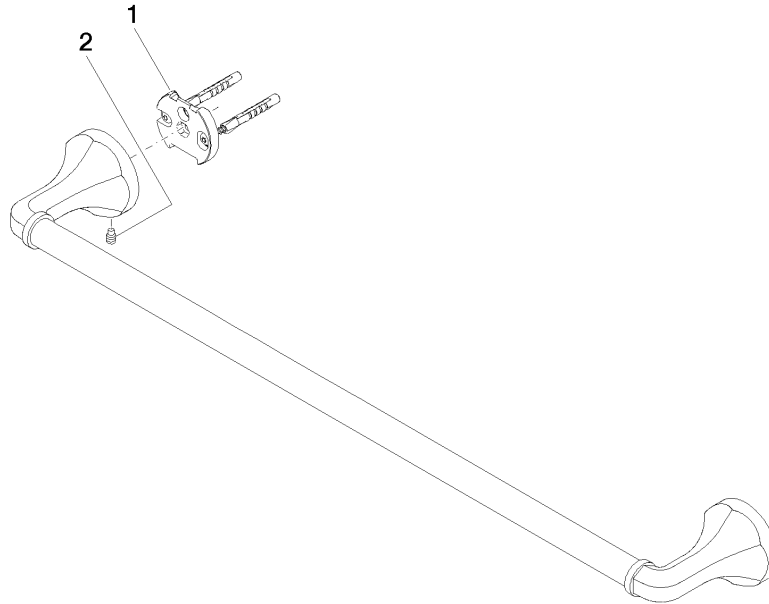

83 060 361

- gauge 600 mm
- width 660mm
- height 60 mm
- rosette Ø 60 mm
- 90mm projection

	Brushed Dark Platinum	83 060 361-99
	Chrome	83 060 361-00
	Brushed Platinum	83 060 361-06
	Platinum	83 060 361-08
	Durabrand (23kt Gold)	83 060 361-09
	Brushed Durabrand (23kt Gold)	83 060 361-28

Recommended miscellaneous

- MADISON Mounting for towel bar/tumbler mounting on two sides -** 12 358 970 90
- for towel bar mounting plus towel bar mounting on back.

83 060 361

mm [inches]

83 060 361

Spare parts list

No.	Item Number	Name	Quantity used	Delivery time
1	05 17 97 507 00 90	fixing set	2	2
2	04 31 11 140 00 90	pin	2	2