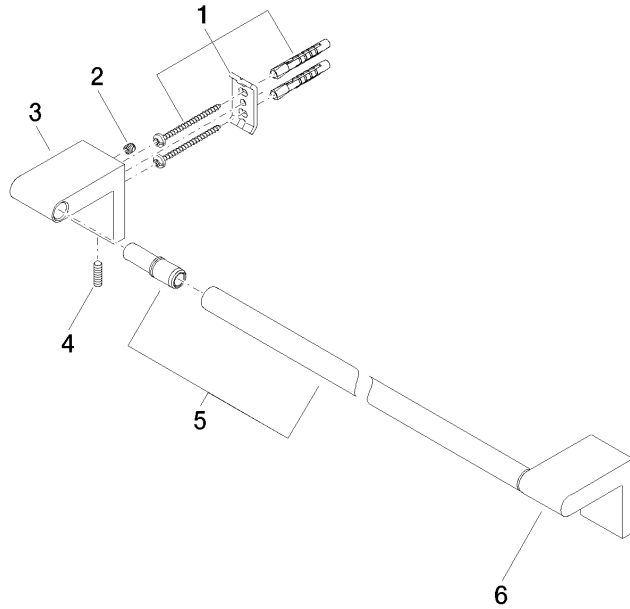

83 060 670

- gauge 600 mm
- width 645mm
- height 60 mm
- 73mm projection

Fits ELIO, ENO, LOT, MEM and TARA ULTRA

	Brushed Chrome	83 060 670-93
	Chrome	83 060 670-00
	Brushed Platinum	83 060 670-06
	Dark Chrome	83 060 670-19
	Matte Black	83 060 670-33

83 060 670

mm [inches]

83 060 670

**Product version from 4/1/2024**

Parts for other  
finishes can be found  
here: [Chrome](#)

IMO Towel bar - Brushed Chrome

IMO

83 060 670

**Spare parts list**

**Product version from 4/1/2024**

No.	Item Number	Name	Quantity used	Delivery time
	05 17 20 736 00 90	fixing set	9	2