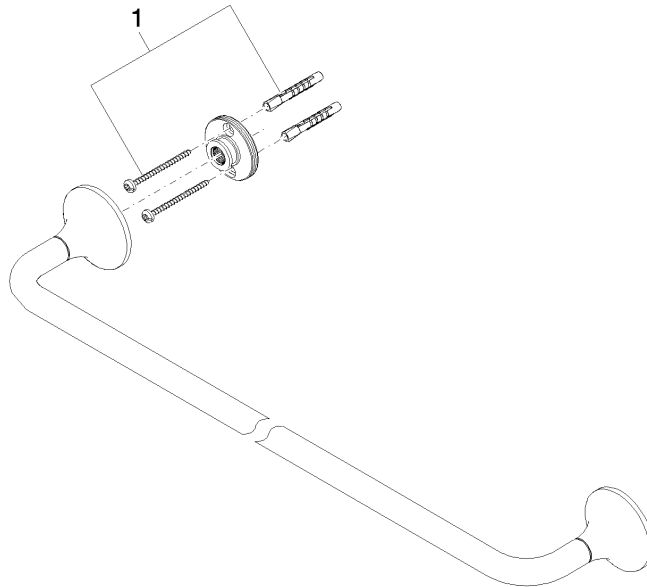

83 060 809

- gauge 600 mm
- width 660mm
- height 60 mm
- rosette Ø 60 mm
- 88mm projection

|                                                                                    |                                     |               |
|------------------------------------------------------------------------------------|-------------------------------------|---------------|
|  | Chrome                              | 83 060 809-00 |
|  | Brushed Platinum                    | 83 060 809-06 |
|  | Platinum                            | 83 060 809-08 |
|  | Dark Chrome                         | 83 060 809-19 |
|  | Brushed Durabronze<br>(23kt Gold)   | 83 060 809-28 |
|  | Brushed Bronze                      | 83 060 809-42 |
|  | Brushed<br>Champagne (22kt<br>Gold) | 83 060 809-46 |
|  | Champagne (22kt<br>Gold)            | 83 060 809-47 |
|  | Brushed Dark<br>Platinum            | 83 060 809-99 |

83 060 809

mm [inches]

83 060 809

Product version from 3/13/2017 to 8/29/2019

**Product version from 8/29/2019**

Parts for other  
finishes can be found  
here: Brushed  
Platinum

## VAIA Towel bar - Chrome

VAIA

83 060 809