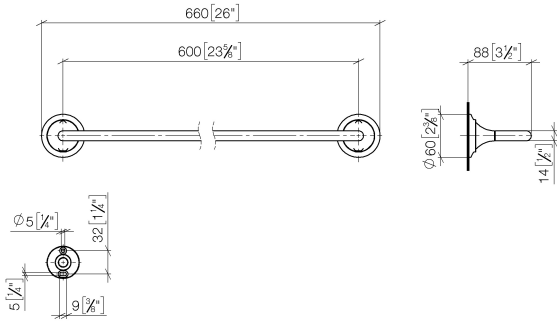

83 060 809

- gauge 600 mm
- width 660mm
- height 60 mm
- rosette Ø 60 mm
- 88mm projection

|                                                                                    |                                     |               |
|------------------------------------------------------------------------------------|-------------------------------------|---------------|
|  | Chrome                              | 83 060 809-00 |
|  | Brushed Platinum                    | 83 060 809-06 |
|  | Platinum                            | 83 060 809-08 |
|  | Dark Chrome                         | 83 060 809-19 |
|  | Brushed Durabronze<br>(23kt Gold)   | 83 060 809-28 |
|  | Brushed Bronze                      | 83 060 809-42 |
|  | Brushed<br>Champagne (22kt<br>Gold) | 83 060 809-46 |
|  | Champagne (22kt<br>Gold)            | 83 060 809-47 |
|  | Brushed Dark<br>Platinum            | 83 060 809-99 |

83 060 809

mm [inches]

83 060 809

Product version from 3/13/2017 to 8/29/2019

**Product version from 8/29/2019**

Parts for other  
finishes can be found  
here: Brushed  
Platinum