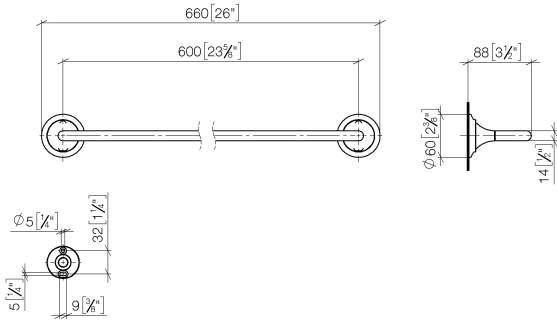

83 060 809

- gauge 600 mm
- width 660mm
- height 60 mm
- rosette Ø 60 mm
- 88mm projection

	Brushed Platinum	83 060 809-06
	Chrome	83 060 809-00
	Platinum	83 060 809-08
	Dark Chrome	83 060 809-19
	Brushed Durabronze (23kt Gold)	83 060 809-28
	Brushed Bronze	83 060 809-42
	Brushed Champagne (22kt Gold)	83 060 809-46
	Champagne (22kt Gold)	83 060 809-47
	Brushed Dark Platinum	83 060 809-99

83 060 809

mm [inches]

83 060 809

Product version from 3/13/2017 to 8/29/2019

Product version from 8/29/2019

Parts for other
finishes can be found
here: [Chrome](#)

VAIA Towel bar - Brushed Platinum

VAIA

83 060 809

Spare parts list

Product version from 3/13/2017 to 8/29/2019

Product version from 8/29/2019

No.	Item Number	Name	Quantity used	Delivery time
	05 30 31 025 00 90	fixing set	1	2