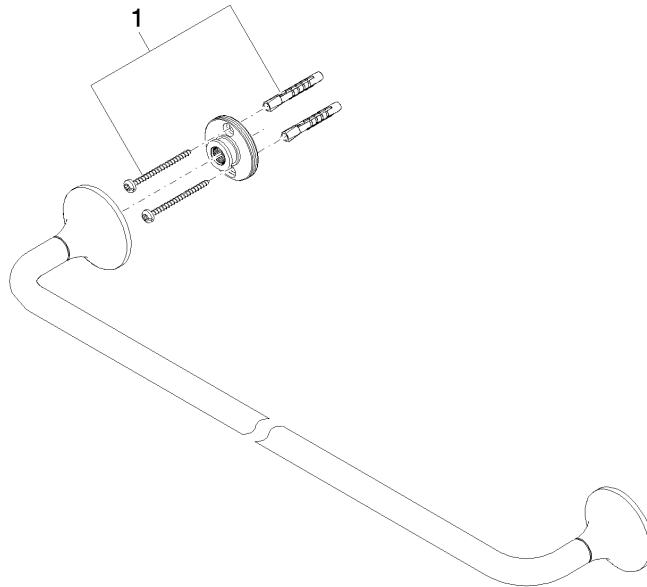

83 060 809

- gauge 600 mm
- width 660mm
- height 60 mm
- rosette Ø 60 mm
- 88mm projection

	Brushed Platinum	83 060 809-06
	Chrome	83 060 809-00
	Platinum	83 060 809-08
	Dark Chrome	83 060 809-19
	Brushed Durabronze (23kt Gold)	83 060 809-28
	Brushed Bronze	83 060 809-42
	Brushed Champagne (22kt Gold)	83 060 809-46
	Champagne (22kt Gold)	83 060 809-47
	Brushed Dark Platinum	83 060 809-99

83 060 809

mm [inches]

83 060 809

Product version from 3/13/2017 to 8/29/2019

Product version from 8/29/2019

Parts for other
finishes can be found
here: [Chrome](#)

VAIA Towel bar - Brushed Platinum

VAIA

83 060 809

Spare parts list

Product version from 3/13/2017 to 8/29/2019

Product version from 8/29/2019

No.	Item Number	Name	Quantity used	Delivery time
	05 30 31 025 00 90	fixing set	1	2