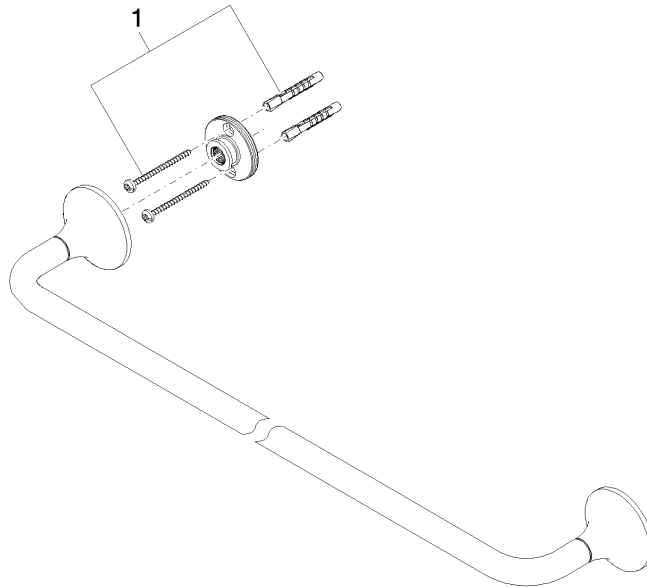

83 060 809

- gauge 600 mm
- width 660mm
- height 60 mm
- rosette Ø 60 mm
- 88mm projection

	Brushed Durabronz (23kt Gold)	83 060 809-28
	Chrome	83 060 809-00
	Brushed Platinum	83 060 809-06
	Platinum	83 060 809-08
	Dark Chrome	83 060 809-19
	Brushed Bronze	83 060 809-42
	Brushed Champagne (22kt Gold)	83 060 809-46
	Champagne (22kt Gold)	83 060 809-47
	Brushed Dark Platinum	83 060 809-99

VAIA Towel bar - Brushed Durabronz (23kt Gold)

VAIA

83 060 809

mm [inches]

VAIA Towel bar - Brushed Durabronz (23kt Gold)

VAIA

83 060 809

Product version from 3/13/2017 to 8/29/2019

Product version from 8/29/2019

Parts for other finishes can be found here: [Chrome](#)

VAIA Towel bar - Brushed Durabross (23kt Gold)

VAIA

83 060 809

Spare parts list

Product version from 3/13/2017 to 8/29/2019

Product version from 8/29/2019

No.	Item Number	Name	Quantity used	Delivery time
	05 30 31 025 00 90	fixing set	1	2