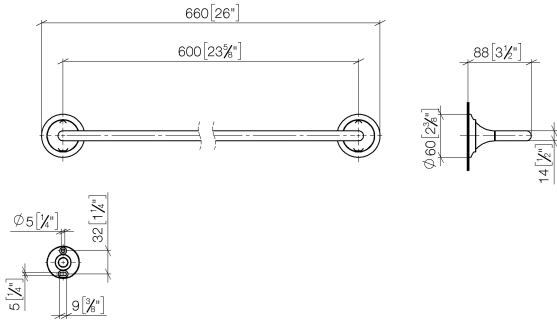

83 060 809

- gauge 600 mm
- width 660mm
- height 60 mm
- rosette Ø 60 mm
- 88mm projection

	Brushed Durabronz (23kt Gold)	83 060 809-28
	Chrome	83 060 809-00
	Brushed Platinum	83 060 809-06
	Platinum	83 060 809-08
	Dark Chrome	83 060 809-19
	Brushed Bronze	83 060 809-42
	Brushed Champagne (22kt Gold)	83 060 809-46
	Champagne (22kt Gold)	83 060 809-47
	Brushed Dark Platinum	83 060 809-99

VAIA Towel bar - Brushed Durabronz (23kt Gold)

VAIA

83 060 809

mm [inches]

VAIA Towel bar - Brushed Durabronz (23kt Gold)

VAIA

83 060 809

Product version from 3/13/2017 to 8/29/2019

Product version from 8/29/2019

No.	Item Number	Name	Quantity used	Delivery time
	05 30 31 025 00 90	fixing set	1	2