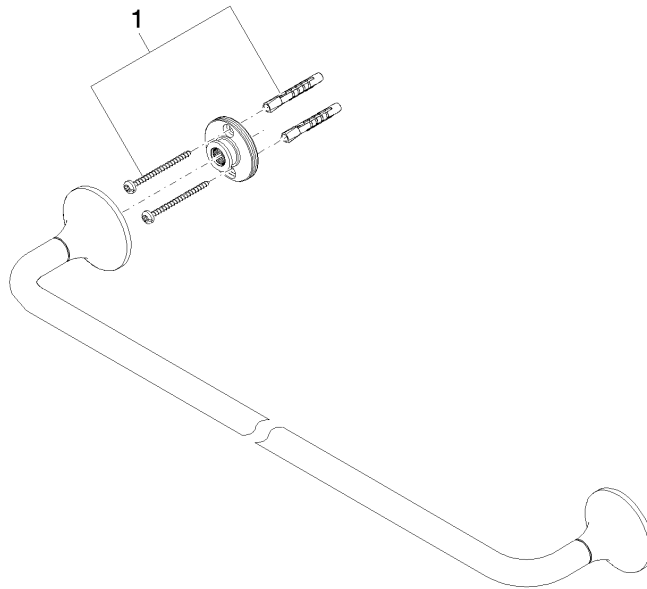

83 060 809

- gauge 600 mm
- width 660mm
- height 60 mm
- rosette Ø 60 mm
- 88mm projection

	Brushed Bronze	83 060 809-42
	Chrome	83 060 809-00
	Brushed Platinum	83 060 809-06
	Platinum	83 060 809-08
	Dark Chrome	83 060 809-19
	Brushed Durabronze (23kt Gold)	83 060 809-28
	Brushed Champagne (22kt Gold)	83 060 809-46
	Champagne (22kt Gold)	83 060 809-47
	Brushed Dark Platinum	83 060 809-99

83 060 809

mm [inches]

83 060 809

Product version from 8/29/2019

Parts for other
finishes can be found
here: [Chrome](#)

VAIA Towel bar - Brushed Bronze

VAIA

83 060 809