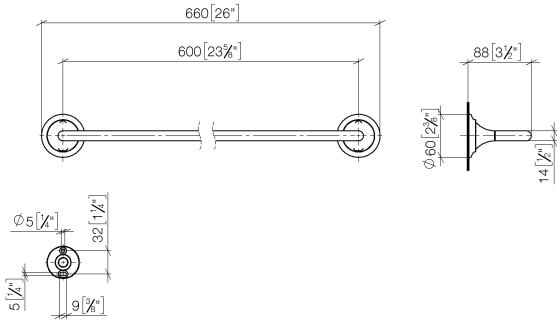

83 060 809

- gauge 600 mm
- width 660mm
- height 60 mm
- rosette Ø 60 mm
- 88mm projection

	Brushed Bronze	83 060 809-42
	Chrome	83 060 809-00
	Brushed Platinum	83 060 809-06
	Platinum	83 060 809-08
	Dark Chrome	83 060 809-19
	Brushed Durabronze (23kt Gold)	83 060 809-28
	Brushed Champagne (22kt Gold)	83 060 809-46
	Champagne (22kt Gold)	83 060 809-47
	Brushed Dark Platinum	83 060 809-99

83 060 809

mm [inches]

83 060 809

Product version from 8/29/2019

Parts for other
finishes can be found
here: [Chrome](#)

VAIA Towel bar - Brushed Bronze

VAIA

83 060 809