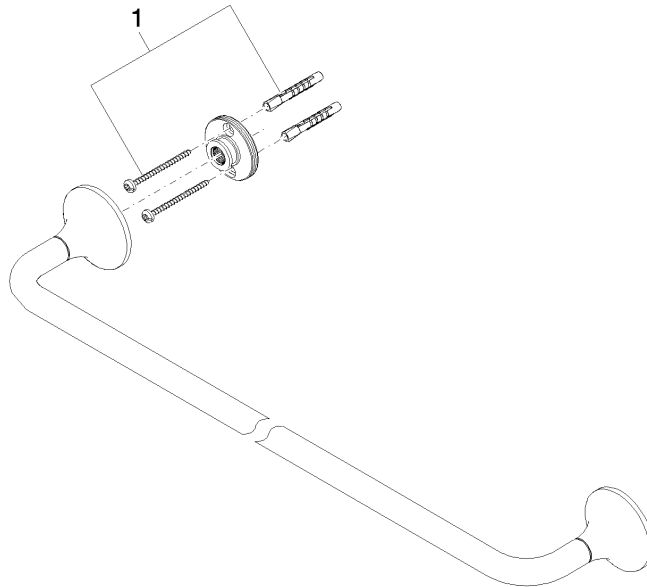

83 060 809

- gauge 600 mm
- width 660mm
- height 60 mm
- rosette Ø 60 mm
- 88mm projection

	Brushed Dark Platinum	83 060 809-99
	Chrome	83 060 809-00
	Brushed Platinum	83 060 809-06
	Platinum	83 060 809-08
	Dark Chrome	83 060 809-19
	Brushed Durabronze (23kt Gold)	83 060 809-28
	Brushed Bronze	83 060 809-42
	Brushed Champagne (22kt Gold)	83 060 809-46
	Champagne (22kt Gold)	83 060 809-47

VAIA Towel bar - Brushed Dark Platinum

VAIA

83 060 809

mm [inches]

VAIA Towel bar - Brushed Dark Platinum

VAIA

83 060 809

Product version from 3/13/2017 to 8/29/2019

Product version from 8/29/2019

Parts for other finishes can be found here: [Chrome](#)

VAIA Towel bar - Brushed Dark Platinum

VAIA

83 060 809

Spare parts list

Product version from 3/13/2017 to 8/29/2019

Product version from 8/29/2019

No.	Item Number	Name	Quantity used	Delivery time
	05 30 31 025 00 90	fixing set	1	2