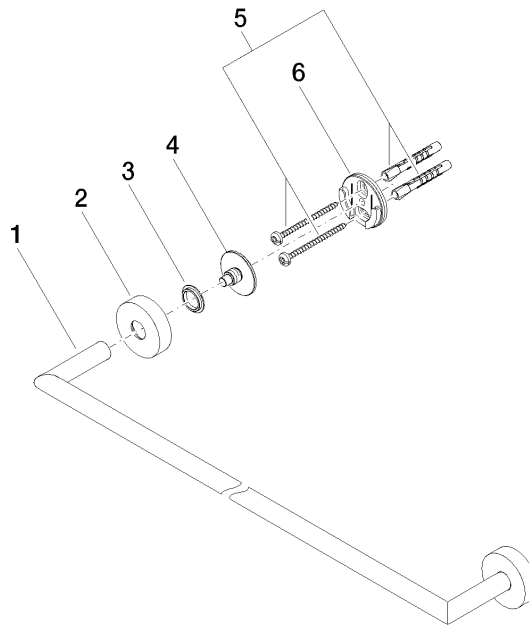

**Towel bar - Brushed Platinum**

ENO

83 060 979

- gauge 600 mm
- width 640mm
- height 40 mm
- rosette Ø 40 mm
- 65mm projection

Fits ELIO, ENO, MEM, META SQUARE, SYNC and TARA ULTRA

Fits: ENO, SYNC, TARA ULTRA, META SQUARE

83 060 979

mm [inches]

83 060 979

Parts for other finishes can be found here: [Chrome](#)

### Spare parts list

No.	Item Number	Name	Quantity used	Delivery time
1	05 28 22 622 00-06	holder	1	10
2	08 27 97 500-06	rosette	2	10
3	08 30 11 516 90	ring	2	2
4	08 17 97 560 90	holder	2	2
5	05 30 31 025 00 90	fixing set	2	2
6	08 17 97 501 07	holder	2	2