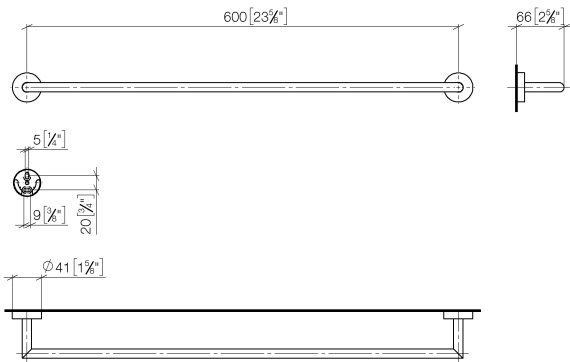

**Towel bar - Brushed Platinum**

ENO

83 060 979

- gauge 600 mm
- width 640mm
- height 40 mm
- rosette Ø 40 mm
- 65mm projection

Fits ELIO, ENO, MEM, META SQUARE, SYNC and TARA ULTRA

Fits: ENO, SYNC, TARA ULTRA, META SQUARE

83 060 979

mm [inches]

83 060 979

Parts for other finishes can be found here: [Chrome](#)

### Spare parts list

No.	Item Number	Name	Quantity used	Delivery time
1	05 28 22 622 00-06	holder	1	10
2	08 27 97 500-06	rosette	2	10
3	08 30 11 516 90	ring	2	2
4	08 17 97 560 90	holder	2	2
5	05 30 31 025 00 90	fixing set	2	2
6	08 17 97 501 07	holder	2	2