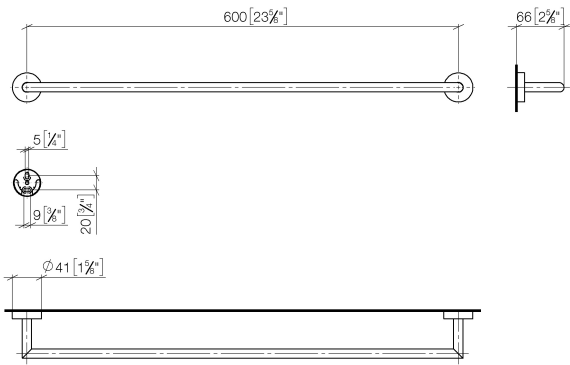

Towel bar - Dark Chrome

ENO

83 060 979

- gauge 600 mm
- width 640mm
- height 40 mm
- rosette Ø 40 mm
- 65mm projection

Fits ELIO, ENO, MEM, META SQUARE, SYNC and TARA ULTRA

Fits: ENO, SYNC, TARA ULTRA, META SQUARE

83 060 979

mm [inches]

83 060 979

Parts for other
finishes can be found
here: [Chrome](#)