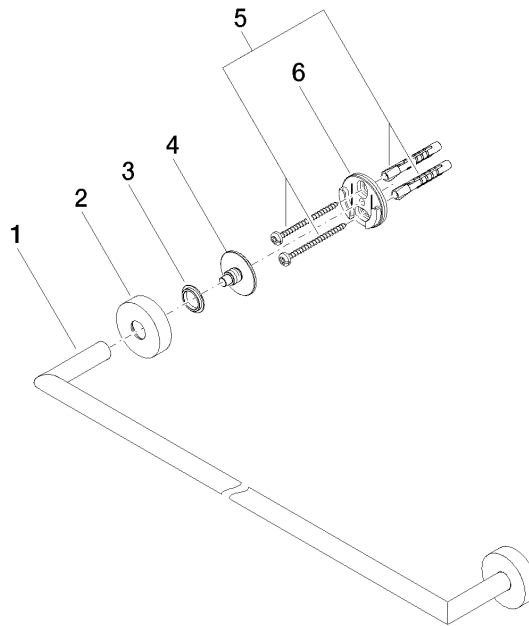

## Towel bar - Brushed Durabronz (23kt Gold)

83 060 979 Product version from 7/1/2023

- gauge 600 mm
- width 640mm
- height 40 mm
- rosette Ø 40 mm
- 65mm projection

Fits ELIO, ENO, MEM, META SQUARE, SYNC and TARA ULTRA

## Towel bar - Brushed Durabronz (23kt Gold)

83 060 979 Product version from 7/1/2023

mm [inches]

### Spare parts list

No.	Item Number	Name	Quantity used	Delivery time
1	05 28 22 622 00-28	holder	1	20
2	08 27 97 500-28	rosette	2	20
3	08 30 11 516 90	ring	2	2
4	08 17 97 560 90	holder	2	2
5	05 30 31 025 00 90	fixing set	2	2
6	08 17 97 501 07	holder	2	2