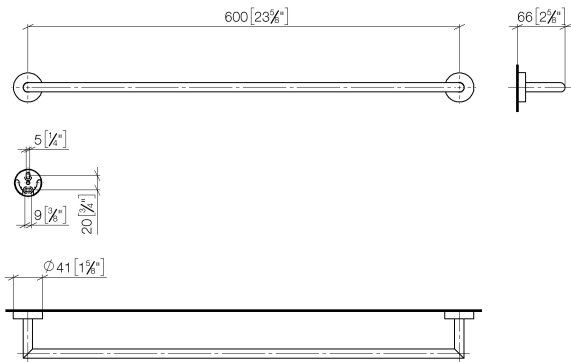

## Towel bar - Brushed Durabronz (23kt Gold)

83 060 979 Product version from 7/1/2023

- gauge 600 mm
- width 640mm
- height 40 mm
- rosette Ø 40 mm
- 65mm projection

Fits ELIO, ENO, MEM, META SQUARE, SYNC and TARA ULTRA

## Towel bar - Brushed Durabronz (23kt Gold)

83 060 979 Product version from 7/1/2023

mm [inches]