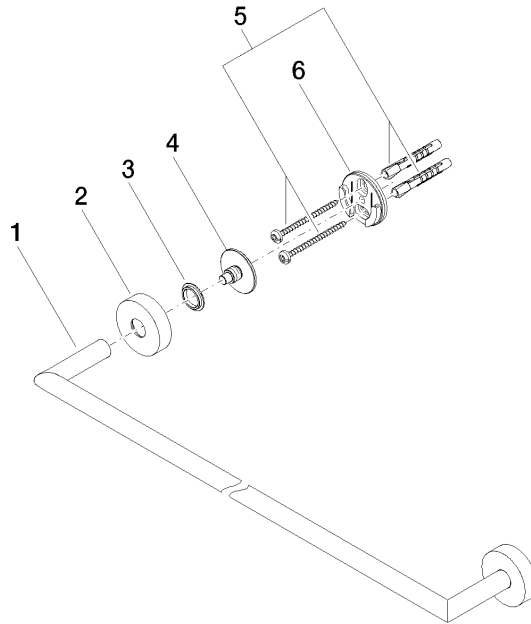

**Towel bar - Brushed Chrome**

ENO

83 060 979

- gauge 600 mm
- width 640mm
- height 40 mm
- rosette Ø 40 mm
- 65mm projection

Fits ELIO, ENO, MEM, META SQUARE, SYNC and TARA ULTRA

Fits: ENO, SYNC, TARA ULTRA, META SQUARE

83 060 979

mm [inches]

83 060 979

Parts for other finishes can be found here: [Chrome](#)

### Spare parts list

No.	Item Number	Name	Quantity used	Delivery time
1	05 28 22 622 00-93	holder	1	20
2	08 27 97 500-93	rosette	2	20
3	08 30 11 516 90	ring	2	2
4	08 17 97 560 90	holder	2	2
5	05 30 31 025 00 90	fixing set	2	2
6	08 17 97 501 07	holder	2	2