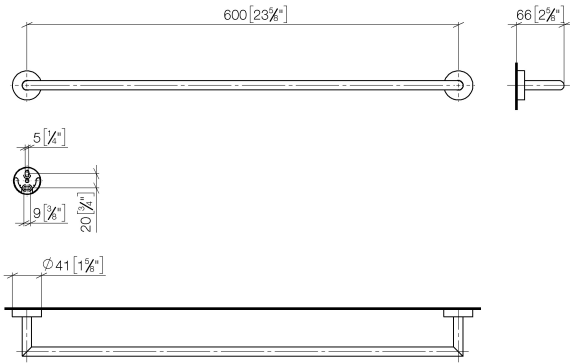

**Towel bar - Brushed Chrome**

ENO

83 060 979

- gauge 600 mm
- width 640mm
- height 40 mm
- rosette Ø 40 mm
- 65mm projection

Fits ELIO, ENO, MEM, META SQUARE, SYNC and TARA ULTRA

Fits: ENO, SYNC, TARA ULTRA, META SQUARE

83 060 979

mm [inches]

83 060 979

Parts for other finishes can be found here: [Chrome](#)