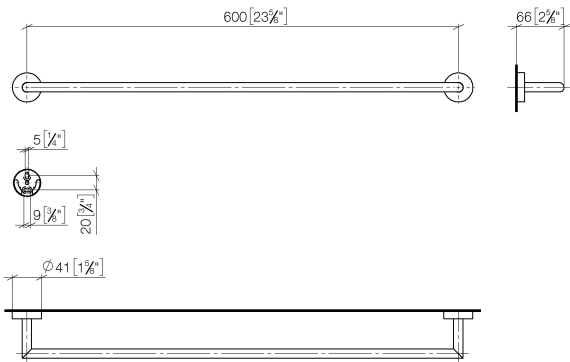

**Towel bar - Brushed Dark Platinum**

ENO

83 060 979

- gauge 600 mm
- width 640mm
- height 40 mm
- rosette Ø 40 mm
- 65mm projection

Fits ELIO, ENO, MEM, META SQUARE, SYNC and TARA ULTRA

Fits: ENO, SYNC, TARA ULTRA, META SQUARE

83 060 979

mm [inches]

83 060 979

Parts for other finishes can be found here: [Chrome](#)