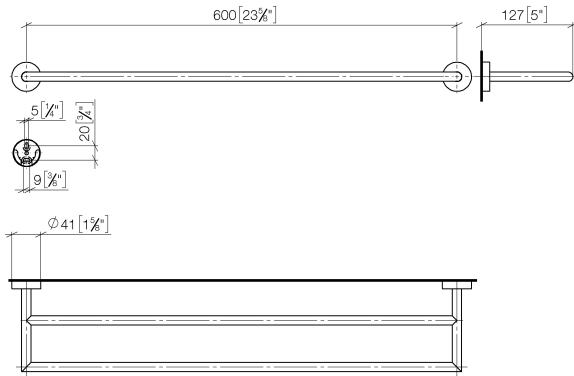

## Towel bar in two parts - Chrome

LISSÉ

83 061 979 Product version from 7/1/2023

- gauge 600 mm
- width 640mm
- height 40 mm
- rosette Ø 40 mm
- 130mm projection

Fits: LISSÉ, META

	Chrome	83 061 979-00
	Brushed Platinum	83 061 979-06
	Dark Chrome	83 061 979-19
	Light Gold	83 061 979-26
	Brushed Light Gold	83 061 979-27
	Matte Black	83 061 979-33
	Brushed Bronze	83 061 979-42
	Brushed Champagne (22kt Gold)	83 061 979-46
	Champagne (22kt Gold)	83 061 979-47
	Brushed Chrome	83 061 979-93
	Brushed Dark Platinum	83 061 979-99

## Towel bar in two parts - Chrome

LISSÉ

83 061 979 Product version from 7/1/2023

mm[inches]

83 061 979 Product version from 7/1/2023

Parts for other finishes can be found here: **Brushed**  
**Platinum**

### Spare parts list

No.	Item Number	Name	Quantity used	Delivery time
1	05 28 22 622 01-00	holder	1	10
2	08 27 97 500-00	rosette	2	10
3	08 30 11 516 90	ring	2	2
4	08 17 97 560 90	holder	2	2
5	05 30 31 025 00 90	fixing set	2	2
6	08 17 97 501 07	holder	2	2