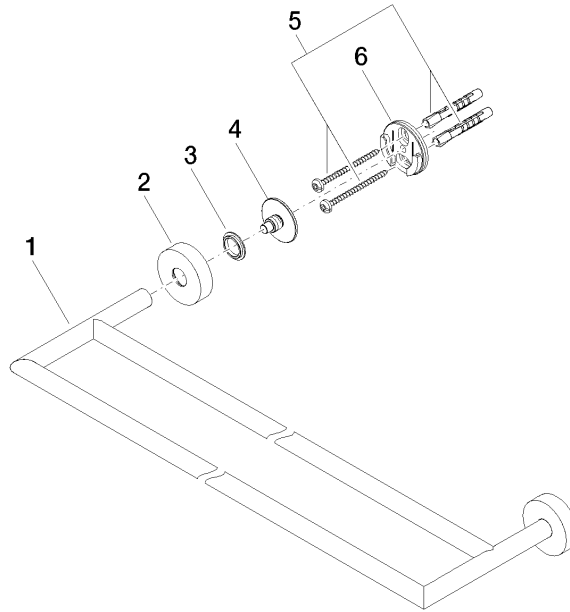

## Towel bar in two parts - Chrome

LISSÉ

83 061 979 Product version from 7/1/2023

- gauge 600 mm
- width 640mm
- height 40 mm
- rosette Ø 40 mm
- 130mm projection

Fits: LISSÉ, META

	Chrome	83 061 979-00
	Brushed Platinum	83 061 979-06
	Dark Chrome	83 061 979-19
	Light Gold	83 061 979-26
	Brushed Light Gold	83 061 979-27
	Matte Black	83 061 979-33
	Brushed Bronze	83 061 979-42
	Brushed Champagne (22kt Gold)	83 061 979-46
	Champagne (22kt Gold)	83 061 979-47
	Brushed Chrome	83 061 979-93
	Brushed Dark Platinum	83 061 979-99

## Towel bar in two parts - Chrome

LISSÉ

83 061 979 Product version from 7/1/2023

mm[inches]

83 061 979 Product version from 7/1/2023

Parts for other finishes can be found here: **Brushed**  
**Platinum**

### Spare parts list

No.	Item Number	Name	Quantity used	Delivery time
1	05 28 22 622 01-00	holder	1	10
2	08 27 97 500-00	rosette	2	10
3	08 30 11 516 90	ring	2	2
4	08 17 97 560 90	holder	2	2
5	05 30 31 025 00 90	fixing set	2	2
6	08 17 97 501 07	holder	2	2