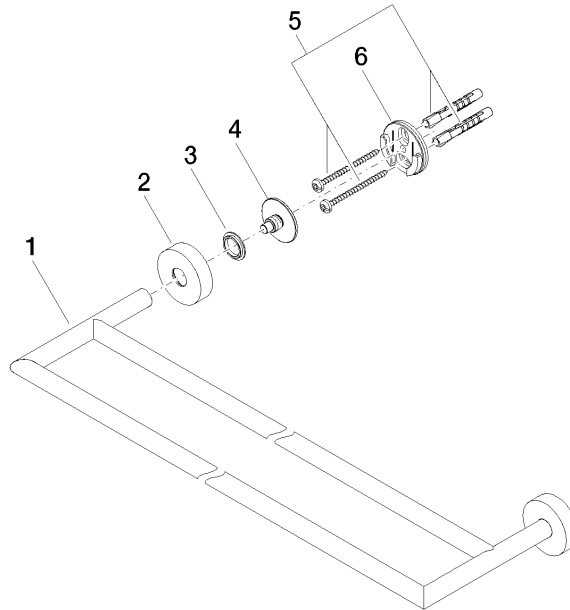

Towel bar in two parts - Champagne (22kt Gold)

83 061 979 Product version from 7/1/2023

- gauge 600 mm
- width 640mm
- height 40 mm
- rosette Ø 40 mm
- 130mm projection

	Champagne (22kt Gold)	83 061 979-47
	Chrome	83 061 979-00
	Brushed Platinum	83 061 979-06
	Dark Chrome	83 061 979-19
	Light Gold	83 061 979-26
	Brushed Light Gold	83 061 979-27
	Matte Black	83 061 979-33
	Brushed Bronze	83 061 979-42
	Brushed Champagne (22kt Gold)	83 061 979-46
	Brushed Chrome	83 061 979-93
	Brushed Dark Platinum	83 061 979-99

Towel bar in two parts - Champagne (22kt Gold)

83 061 979 Product version from 7/1/2023

mm[inches]

Towel bar in two parts - Champagne (22kt Gold)

83 061 979 Product version from 7/1/2023

Parts for other finishes can be found here: [Chrome](#)

Spare parts list

No.	Item Number	Name	Quantity used	Delivery time
1	05 28 22 622 01-47	holder	1	60
2	08 27 97 500-47	rosette	2	30
3	08 30 11 516 90	ring	2	2
4	08 17 97 560 90	holder	2	2
5	05 30 31 025 00 90	fixing set	2	2
6	08 17 97 501 07	holder	2	2