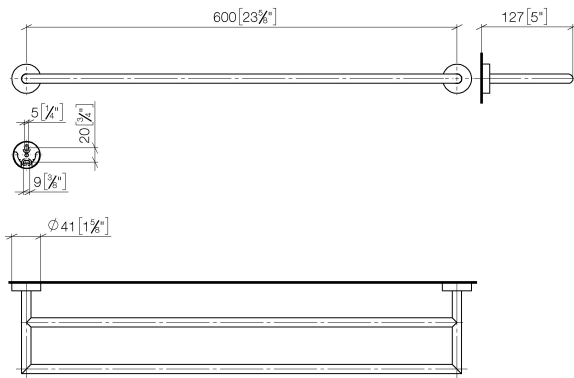

Towel bar in two parts - Champagne (22kt Gold)

83 061 979 Product version from 7/1/2023

- gauge 600 mm
- width 640mm
- height 40 mm
- rosette Ø 40 mm
- 130mm projection

	Champagne (22kt Gold)	83 061 979-47
	Chrome	83 061 979-00
	Brushed Platinum	83 061 979-06
	Dark Chrome	83 061 979-19
	Light Gold	83 061 979-26
	Brushed Light Gold	83 061 979-27
	Matte Black	83 061 979-33
	Brushed Bronze	83 061 979-42
	Brushed Champagne (22kt Gold)	83 061 979-46
	Brushed Chrome	83 061 979-93
	Brushed Dark Platinum	83 061 979-99

Towel bar in two parts - Champagne (22kt Gold)

83 061 979 Product version from 7/1/2023

mm[inches]

Towel bar in two parts - Champagne (22kt Gold)

83 061 979 Product version from 7/1/2023

Parts for other finishes can be found here: [Chrome](#)

Spare parts list

No.	Item Number	Name	Quantity used	Delivery time
1	05 28 22 622 01-47	holder	1	60
2	08 27 97 500-47	rosette	2	30
3	08 30 11 516 90	ring	2	2
4	08 17 97 560 90	holder	2	2
5	05 30 31 025 00 90	fixing set	2	2
6	08 17 97 501 07	holder	2	2