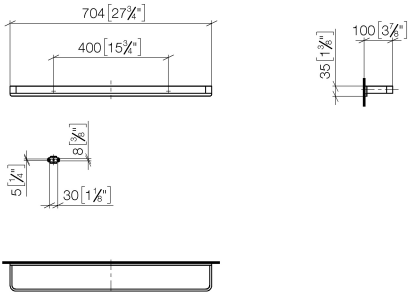

LULU Towel bar - Brushed Platinum

LULU

83 070 710

- gauge 400 mm
- width 704mm
- height 35 mm
- 100mm projection

Brushed Platinum

83 070 710-06

Chrome

83 070 710-00

83 070 710

mm [inches]
M 1:10

83 070 710

Parts for other finishes can be found here: [Chrome](#)

Spare parts list

No.	Item Number	Name	Quantity used	Delivery time
1	05 17 20 717 00 90	fixing set	2	2
2	90 30 30 059 00 90	screw	2	2
3	08 17 71 501-06	holder	1	60
4	90 31 11 112 00 90	pin	2	2
5	08 17 71 551-06	holder	1	60