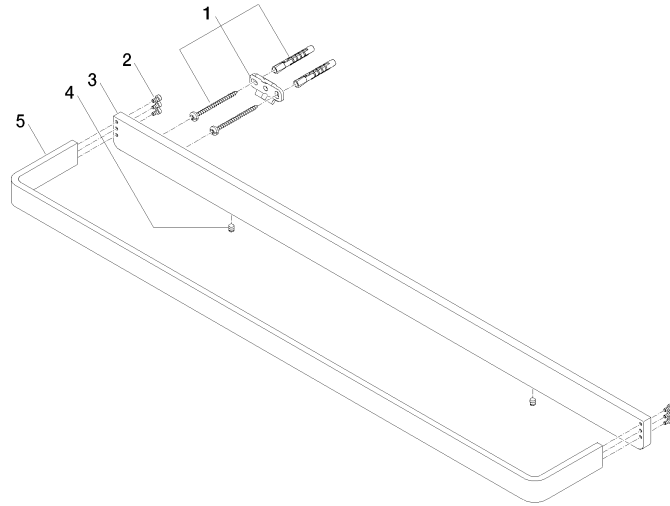

LULU Towel bar - Brushed Platinum

LULU

83 070 710

- gauge 400 mm
- width 704mm
- height 35 mm
- 100mm projection

Brushed Platinum

83 070 710-06

Chrome

83 070 710-00

83 070 710

mm [inches]
M 1:10

83 070 710

Parts for other finishes can be found here: [Chrome](#)

Spare parts list

No.	Item Number	Name	Quantity used	Delivery time
1	05 17 20 717 00 90	fixing set	2	2
2	90 30 30 059 00 90	screw	2	2
3	08 17 71 501-06	holder	1	60
4	90 31 11 112 00 90	pin	2	2
5	08 17 71 551-06	holder	1	60