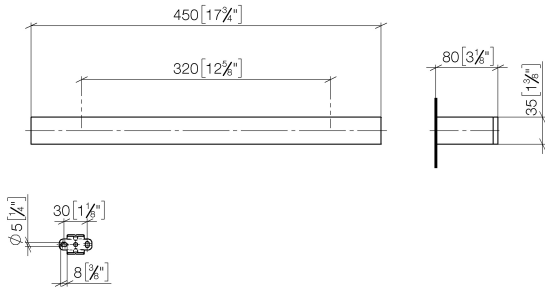

MEM Towel bar - Platinum

MEM

83 070 780 Product version from 9/1/2022

- gauge 320 mm
- width 450mm
- height 35 mm
- 80mm projection

	Platinum	83 070 780-08
	Chrome	83 070 780-00
	Brushed Platinum	83 070 780-06
	Dark Chrome	83 070 780-19
	Brushed Durabronze (23kt Gold)	83 070 780-28
	Brushed Champagne (22kt Gold)	83 070 780-46
	Champagne (22kt Gold)	83 070 780-47
	Brushed Dark Platinum	83 070 780-99

83 070 780 Product version from 9/1/2022

mm [inches]

83 070 780 Product version from 9/1/2022

Parts for other finishes can be found here: [Chrome](#)

Spare parts list

No.	Item Number	Name	Quantity used	Delivery time
1	05 17 20 717 00 90	fixing set	2	2
2	90 31 11 004 00 90	pin	2	2