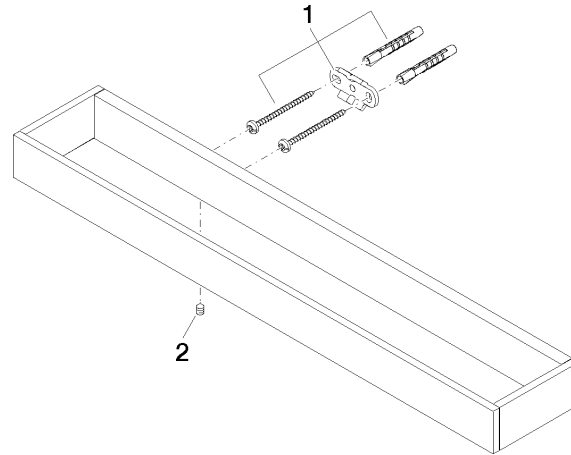

MEM Towel bar - Platinum

MEM

83 070 780 Product version from 9/1/2022

- gauge 320 mm
- width 450mm
- height 35 mm
- 80mm projection

	Platinum	83 070 780-08
	Chrome	83 070 780-00
	Brushed Platinum	83 070 780-06
	Dark Chrome	83 070 780-19
	Brushed Durabronze (23kt Gold)	83 070 780-28
	Brushed Champagne (22kt Gold)	83 070 780-46
	Champagne (22kt Gold)	83 070 780-47
	Brushed Dark Platinum	83 070 780-99

83 070 780 Product version from 9/1/2022

mm [inches]

83 070 780 Product version from 9/1/2022

Parts for other finishes can be found here: [Chrome](#)

Spare parts list

No.	Item Number	Name	Quantity used	Delivery time
1	05 17 20 717 00 90	fixing set	2	2
2	90 31 11 004 00 90	pin	2	2