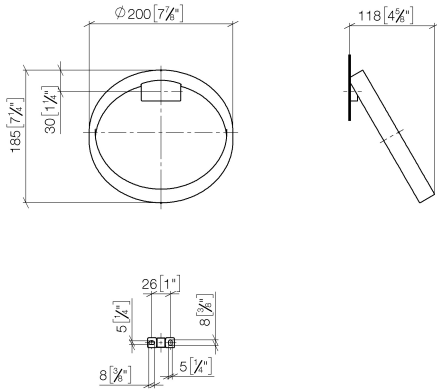

CYO Towel ring round - Dark Chrome

CYO

83 200 811

- width 200mm
- 118mm projection

|  |                                   |               |
|--|-----------------------------------|---------------|
|  | Dark Chrome                       | 83 200 811-19 |
|  | Chrome                            | 83 200 811-00 |
|  | Brushed Platinum                  | 83 200 811-06 |
|  | Brushed Durabronze<br>(23kt Gold) | 83 200 811-28 |
|  | Brushed Dark<br>Platinum          | 83 200 811-99 |

CYO Towel ring round - Dark Chrome

83 200 811

mm [inches]

83 200 811

**Product version from 4/1/2023**

Parts for other  
finishes can be found  
here: [Chrome](#)