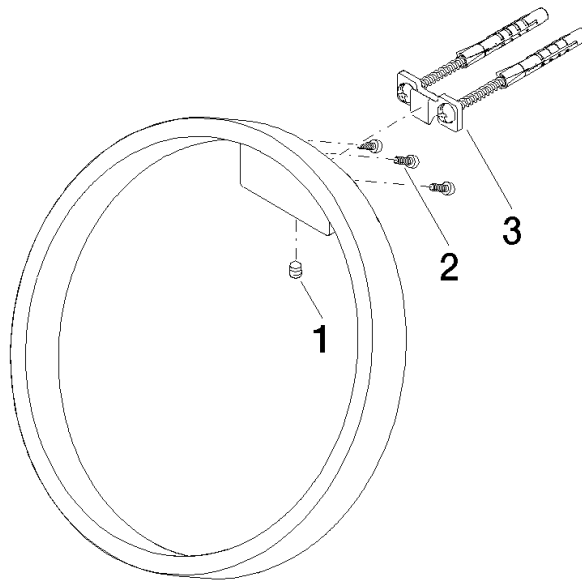

CYO Towel ring round - Dark Chrome

CYO

83 200 811

- width 200mm
- 118mm projection

|  |                                   |               |
|--|-----------------------------------|---------------|
|  | Dark Chrome                       | 83 200 811-19 |
|  | Chrome                            | 83 200 811-00 |
|  | Brushed Platinum                  | 83 200 811-06 |
|  | Brushed Durabronze<br>(23kt Gold) | 83 200 811-28 |
|  | Brushed Dark<br>Platinum          | 83 200 811-99 |

CYO Towel ring round - Dark Chrome

83 200 811

mm [inches]

83 200 811

**Product version from 4/1/2023**

Parts for other  
finishes can be found  
here: [Chrome](#)

# CYO Towel ring round - Dark Chrome

CYO

83 200 811